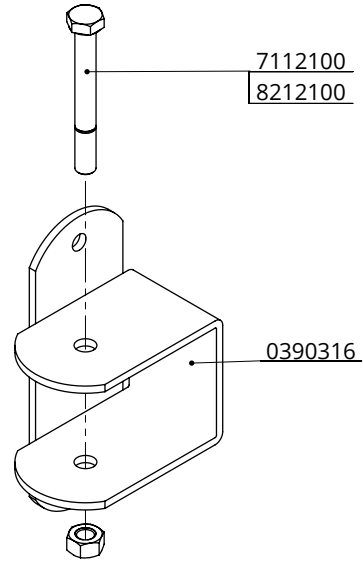

Item-nr.	Description	Number
0290991	tube link f. castor wheel NML	1
0290992	assembly parts for mounting castor wheel	1

assembly parts for mounting castor wheel

Item-nr.	Description	Number
0390490	wheel 400x8 non puncture	1
0409026	strap 60mm for strap clamp	2
0455076	threaded strap M10/48x75mm galv.	4
0456086	threaded strap M10/60x90mm galv.	4
1106200	stopper 60mm	1
8210500	self locking nylon nut M10 galv.	8

spinder
DAIRY HOUSING CONCEPTS

Number:	0390310-O
Unit:	mm
Date:	6-8-2015

Order-nr.	Description	Number
0390306	wall fastener 70/180degr.	2
7112100	hexagon-head bolt M12x100 galv.	2
8212100	hexagon nut M12 galv.	2

set of wall fasteners 70/180 degr.

spinder

DAIRY HOUSING CONCEPTS

Number: 0390311-0

Unit: mm

Date: 6-8-2015

Order-nr.	Description	Number
0390316	wall fastener 70/90degr.	2
7112100	hexagon-head bolt M12x100 galv.	2
8212100	hexagon nut M12 galv.	2

set of wall fasteners 70/90 degr.

spinder
DAIRY HOUSING CONCEPTS

Number:	0390312-0
Unit:	mm
Date:	6-8-2015

Order-nr.	Description	Number
0390335	universal fastener	2
7112100	hexagon-head bolt M12x100 galv.	2
8212500	self locking nylon nut M12 galv.	2