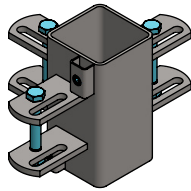

set of fasteners for 76mm

spinder

DAIRY HOUSING CONCEPTS

Number: 03906xx-O

Unit: mm

Date: 2-9-2019

Drawing remains our property and may not be reproduced, shown or entrusted to third party or used otherwise. No rights can be derived from this drawing.

UK

0390710

0390720

0390725

0390730

Item-nr.	Description	A
0390710	set of fasteners for 1 part. 80mmx80mm	0390711
0390720	set of fasteners for 2 part.80x80/180dgr	0390721
0390725	set of fasteners for 2 part.80x80/90dgr	0390726
0390730	set of fasteners for 3 part. 80mmx80mm	0390731