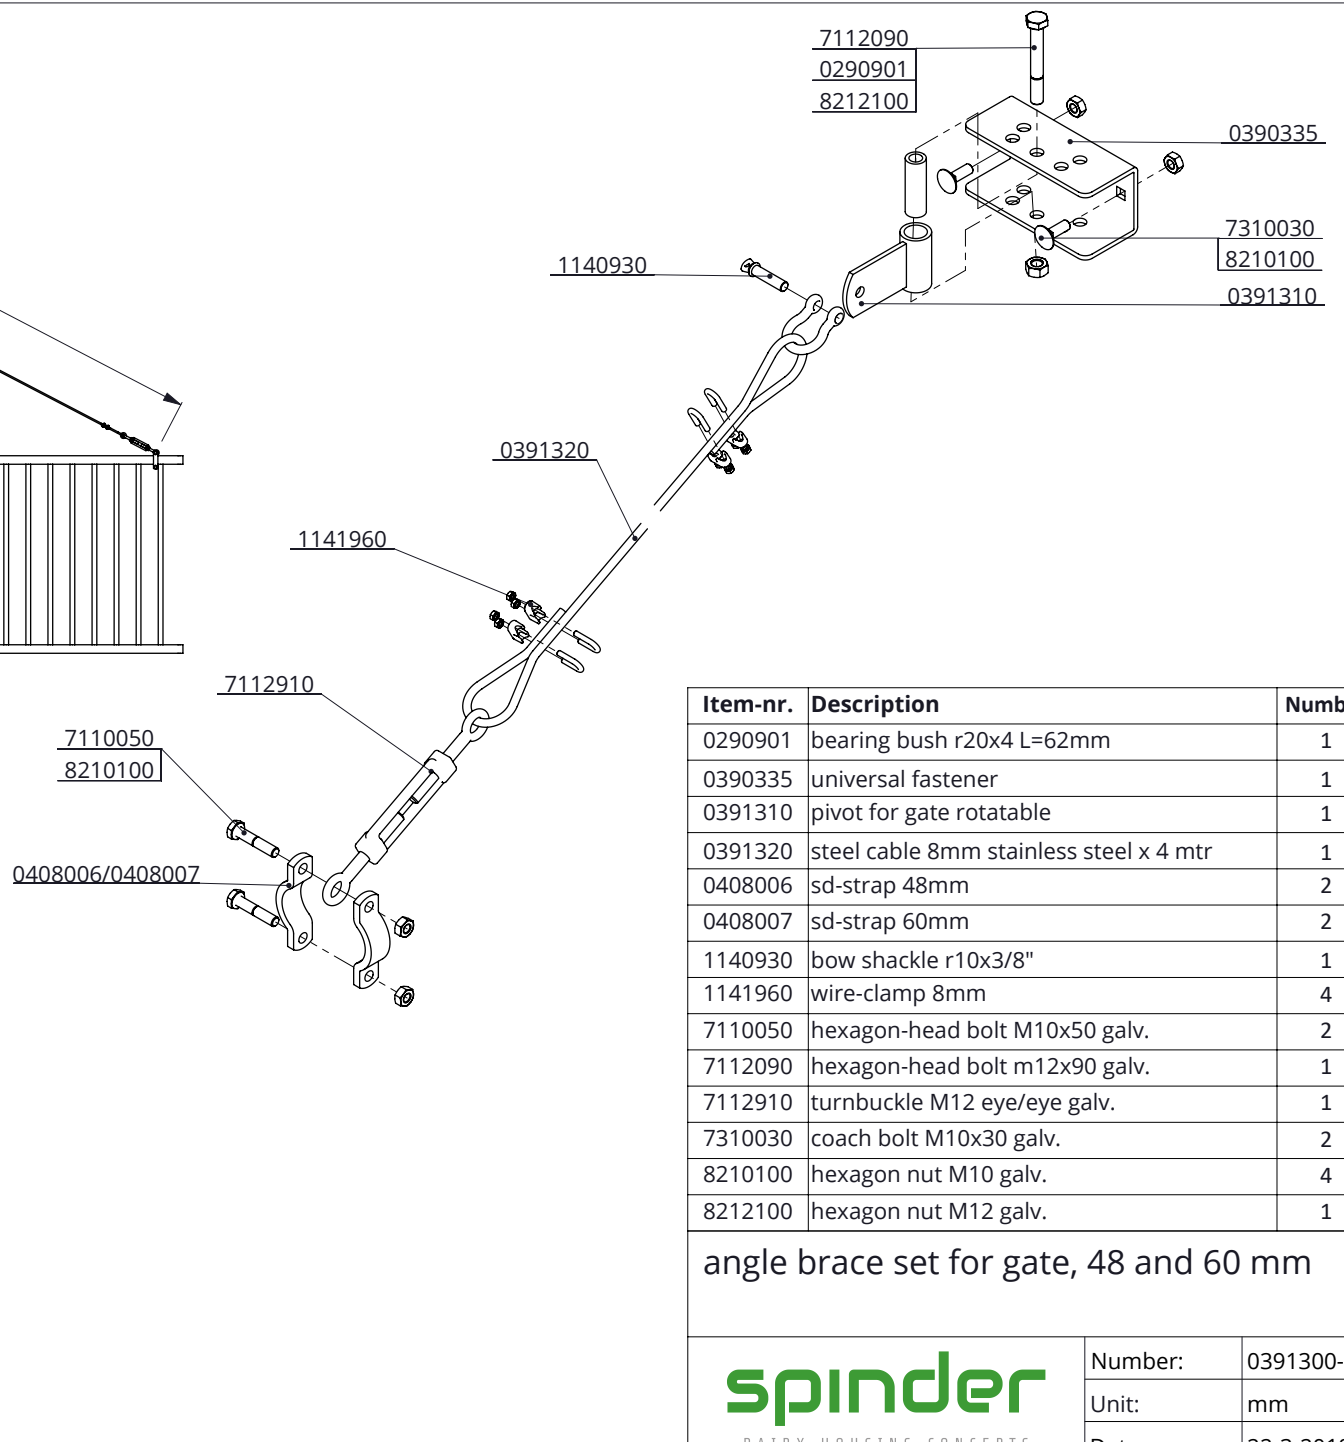

Item-nr.	Description	Number
0290901	bearing bush r20x4 L=62mm	1
0390335	universal fastener	1
0391310	pivot for gate rotatable	1
0391320	steel cable 8mm stainless steel x 4 mtr	1
0408006	sd-strap 48mm	2
0408007	sd-strap 60mm	2
1140930	bow shackle r10x3/8"	1
1141960	wire-clamp 8mm	4
7110050	hexagon-head bolt M10x50 galv.	2
7112090	hexagon-head bolt m12x90 galv.	1
7112910	turnbuckle M12 eye/eye galv.	1
7310030	coach bolt M10x30 galv.	2
8210100	hexagon nut M10 galv.	4
8212100	hexagon nut M12 galv.	1

angle brace set for gate, 48 and 60 mm

spinder

DAIRY HOUSING CONCEPTS

Number: 0391300-O

Unit: mm

Date: 22-3-2018