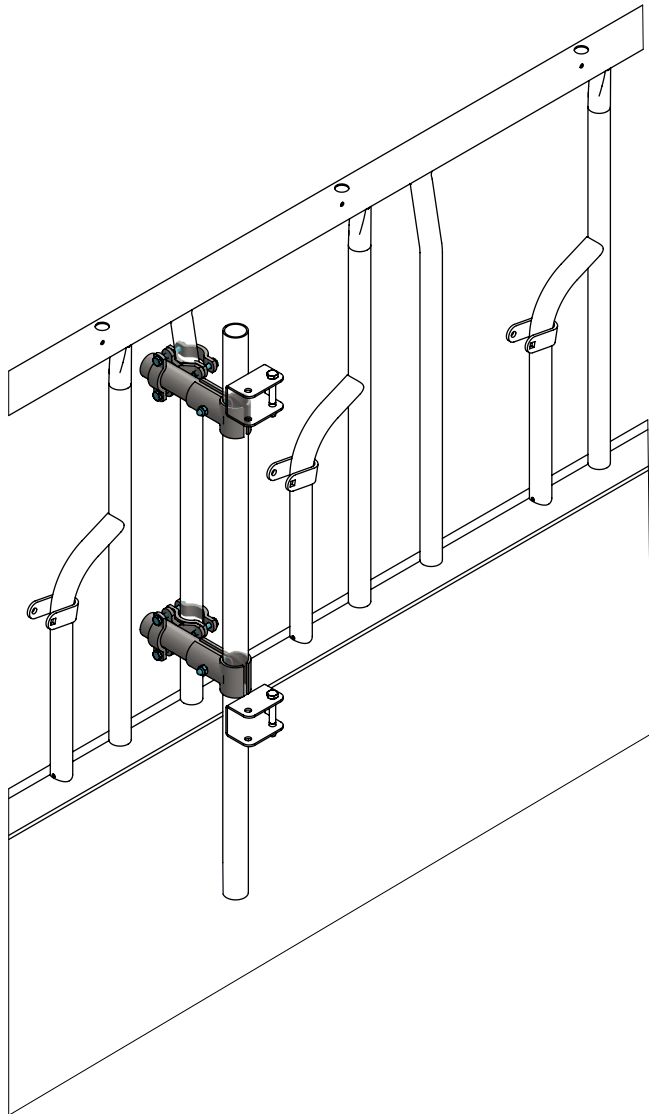

opening for drinking bowl 122x55cm
compl

spinder
DAIRY HOUSING CONCEPTS

Number:	0331900-O
Unit:	mm
Date:	6-8-2015

Item-nr.	Description	A
0390100	support post for gate of 79cm high	0390101
0390110	support post for gate of 53cm high	0390111
0390120	support post for gate of 112cm high	0390121
0390130	support post for gate of 95cm high	0390131

Item-nr.	Description	Number
7112090	hexagon-head bolt M12x90 galv.	2
8212500	self locking nylon nut M12 galv.	2
A	support post	1

support post for part.barrier

spinder
DAIRY HOUSING CONCEPTS

Number:	03901x0-O
Unit:	mm
Date:	26-8-2019

Item-nr.	Description	Number
0190130	tube 1,5"x20cm	2
0408005	cross plate for cross clamp	2
0408006	sd-strap 48mm	6
0412021	plate for T-clamp 48x48mm	4
7110040	hexagon-head tap bolt M10x40 galv	4
7110050	hexagon-head bolt M10x50 galv.	4
7310070	coach bolt m10x70 galv.	2
8210400	self locking capped nut M10 galv.	2