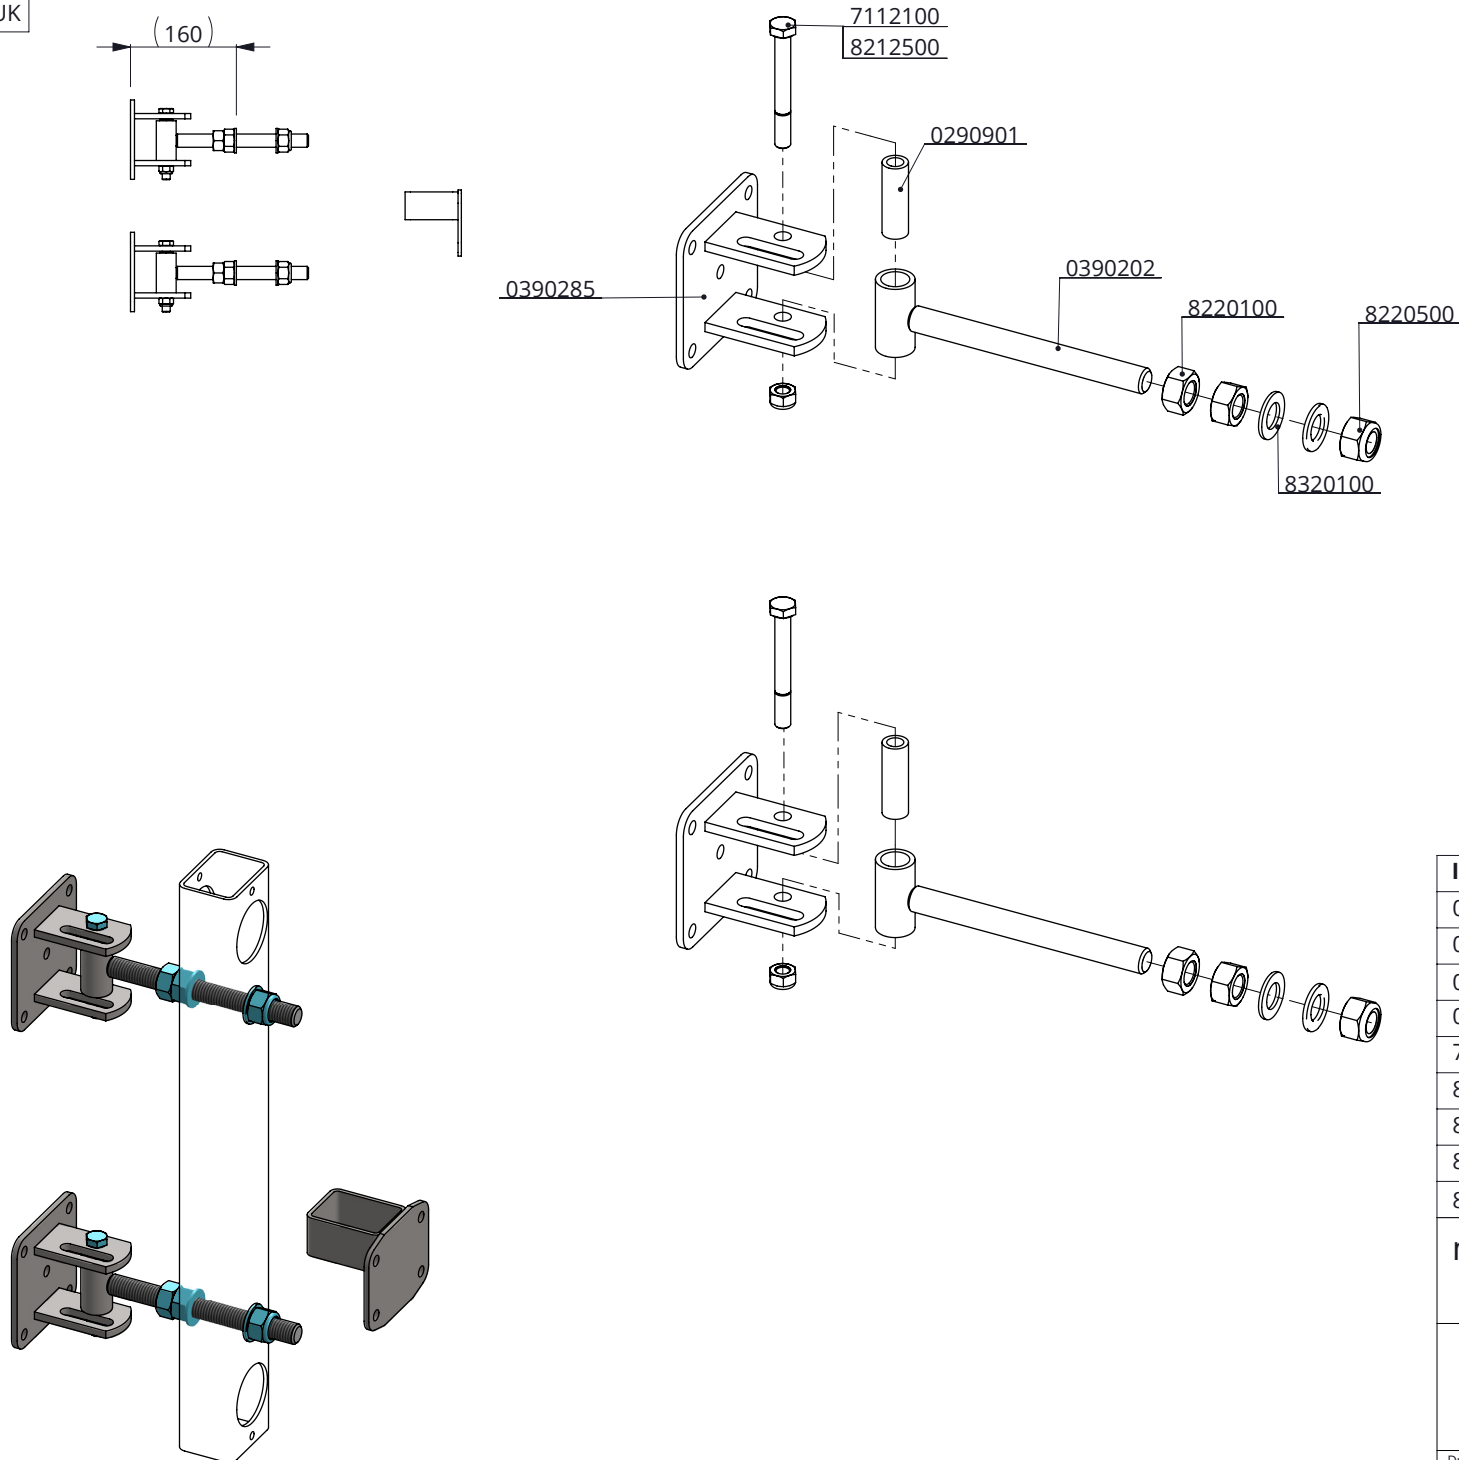

Item-nr.	Description	Number
0290991	tube link f. castor wheel NML	1
0290992	assembly parts for mounting castor wheel	1

assembly parts for mounting castor wheel

Item-nr.	Description	Number
0390490	wheel 400x8 non puncture	1
0409026	strap 60mm for strap clamp	2
0455076	threaded strap M10/48x75mm galv.	4
0456086	threaded strap M10/60x90mm galv.	4
1106200	stopper 60mm	1
8210500	self locking nylon nut M10 galv.	8

Installing instructions removable partition barriers:

- install the locking and pivoting points
- install the partition barrier with passage
- Adjust the barrier to size and mount the M10x60mm bolts (drill hole \varnothing 11mm)

Item-nr.	Description	Number
0318610	passage for barrier 79cm mounted	1
7110060	hexagon-head bolt M10x60 galv.	2
8210500	self locking nylon nut M10 galv.	2

passage for partition barrier 79cm

spinder

DAIRY HOUSING CONCEPTS

Item-nr.	Description	Number
0290901	bearing bush r20x4 L=62mm	2
0390202	hinge M20 for partition barrier	2
0390285	fastener 60mm/76mm/wall	2
0390452	universal locking point wall/76mm	1
7112100	hexagon-head bolt M12x100 galv.	2
8212500	self locking nylon nut M12 galv.	2
8220100	hexagon nut M20 galv.	4
8220500	self locking nylon nut M20	2
8320100	washer M20 (20x37x3)	4