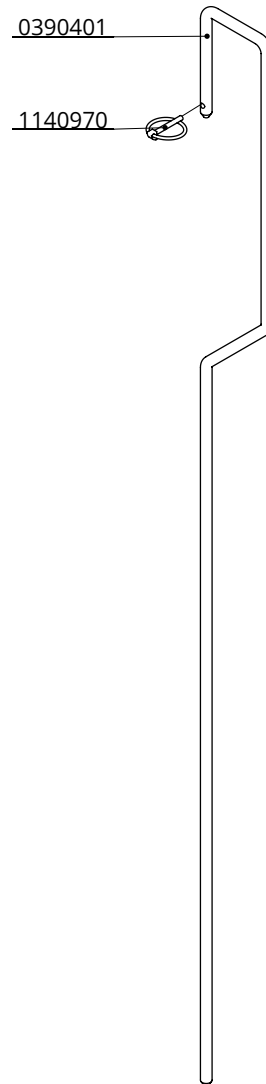

Item-nr.	Description	Number
0290991	tube link f. castor wheel NML	1
0290992	assembly parts for mounting castor wheel	1

assembly parts for mounting castor wheel

Item-nr.	Description	Number
0390490	wheel 400x8 non puncture	1
0409026	strap 60mm for strap clamp	2
0455076	threaded strap M10/48x75mm galv.	4
0456086	threaded strap M10/60x90mm galv.	4
1106200	stopper 60mm	1
8210500	self locking nylon nut M10 galv.	8

Item-nr.	Description	Number
0190130	tube 1,5"x20cm	2
0408005	cross plate for cross clamp	2
0408006	sd-strap 48mm	6
0412021	plate for T-clamp 48x48mm	4
7110040	hexagon-head tap bolt M10x40 galv	4
7110050	hexagon-head bolt M10x50 galv.	4
7310070	coach bolt m10x70 galv.	2
8210400	self locking capped nut M10 galv.	2

set of universal fasteners

spinder

DAIRY HOUSING CONCEPTS

Number: 039033x-O

Unit: mm

Date: 28-8-2019

Order-nr.	Description	Number
0390401	locking pin 100cm, lock pin excl.	1
1140970	lock pin r4,5 nr. 280	1

locking pin 100cm, lock pin incl.

Order-nr.	Description	Number
0390411	locking pin 125cm, lock pin excl.	1
1140970	lock pin r4,5 nr. 280	1

locking pin 125cm, lock pin incl.

spinder
DAIRY HOUSING CONCEPTS

Number: 0390410-O

Unit: mm

Date: 1-12-2015