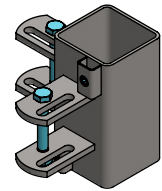

0390725

0390730