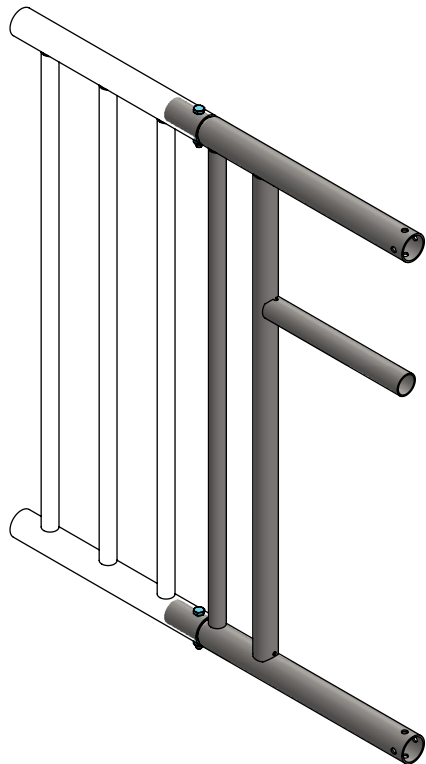

Item-nr.	Description	Number
0290991	tube link f. castor wheel NML	1
0290992	assembly parts for mounting castor wheel	1

assembly parts for mounting castor wheel

Item-nr.	Description	Number
0390490	wheel 400x8 non puncture	1
0409026	strap 60mm for strap clamp	2
0455076	threaded strap M10/48x75mm galv.	4
0456086	threaded strap M10/60x90mm galv.	4
1106200	stopper 60mm	1
8210500	self locking nylon nut M10 galv.	8

mounting kit adjustable pivot M20

spinder

DAIRY HOUSING CONCEPTS

Number: 0326050-O

Unit: mm

Date: 16-6-2021

Order-nr.	Description	Number
0313902	opening for drinking bowl 112x55cm	1
8212500	self locking nylon nut M12 galv.	2
7112070	hexagon-head bolt M12x70 galv.	2

Item-nr.	Description	Number
7112090	hexagon-head bolt M12x90 galv.	2
8212500	self locking nylon nut M12 galv.	2
A	support post	1

support post for part.barrier

spinder
DAIRY HOUSING CONCEPTS

Number:	03901x0-O
Unit:	mm
Date:	26-8-2019

Item-nr.	Description	Number
0190130	tube 1,5"x20cm	2
0408005	cross plate for cross clamp	2
0408006	sd-strap 48mm	6
0412021	plate for T-clamp 48x48mm	4
7110040	hexagon-head tap bolt M10x40 galv	4
7110050	hexagon-head bolt M10x50 galv.	4
7310070	coach bolt m10x70 galv.	2
8210400	self locking capped nut M10 galv.	2