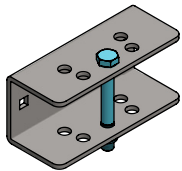

Order-nr.	Description	Number
0390335	universal fastener	2
7112100	hexagon-head bolt M12x100 galv.	2
8212500	self locking nylon nut M12 galv.	2

set of universal fasteners, to wall

spinder

DAIRY HOUSING CONCEPTS

Number: 0390330-O

Unit: mm

Date: 18-9-2017

Tekening blijft ons eigendom en mag niet gekopieerd, aan derden getoond of op andere wijze worden gebruikt. Aan de gegevens op deze tekening kunnen geen rechten worden ontleend.