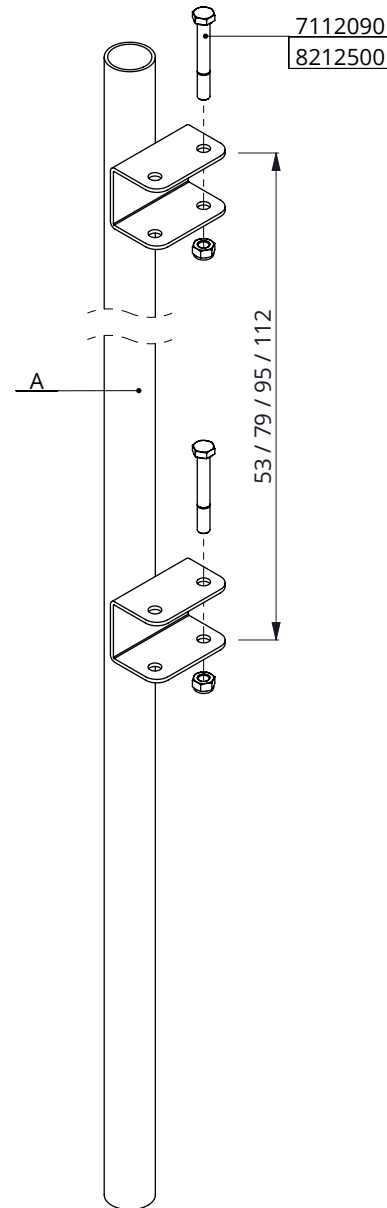

Item-nr.	Description	A
0390100	support post for gate of 79cm high	0390101
0390110	support post for gate of 53cm high	0390111
0390120	support post for gate of 112cm high	0390121
0390130	support post for gate of 95cm high	0390131

Item-nr.	Description	Number
7112090	hexagon-head bolt M12x90 galv.	2
8212500	self locking nylon nut M12 galv.	2
A	support post	1

support post for part.barrier

spinder
DAIRY HOUSING CONCEPTS

Number:	03901x0-O
Unit:	mm
Date:	26-8-2019