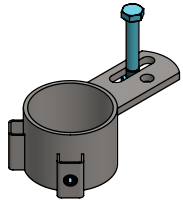

Order-nr.	Description	Number
0390452	universal locking point wall/76mm	1
0390481	compos.univ. locking point 122cm/76mm	1
0413021	plate for T-clamp 48x60mm, heavy version	4
0457251	threaded strap M10/76x105 mm galv.	2
7112080	hexagon-head bolt M12x80 galv.	4
8210500	self locking nylon nut M10 galv.	4
8212500	self locking nylon nut M12 galv.	4

universal locking point 122cm/76mm

Number:	0390480-O
Unit:	mm
Date:	4-8-2015

UK

0390610

0390620

0390625

0390630

Item-nr.	Description	A
0390610	set of fasteners for 1 part. 76mm	0390611
0390620	set of fasteners for 2 part. 76mm/180dgr	0390621
0390625	set of fasteners for 2 part. 76mm/90dgr	0390626
0390630	Satz Bef.-Teile 2,5" / 3 Gitter	0390631

Item-nr.	Description	Number
7112090	hexagon-head bolt M12x90 galv.	2/4/6
7112820	set screw M12x20 galvanized	4
8212100	hexagon nut M12 galv.	4
8212500	self locking nylon nut M12 galv.	2/4/6
A	fastener for 76mm	2