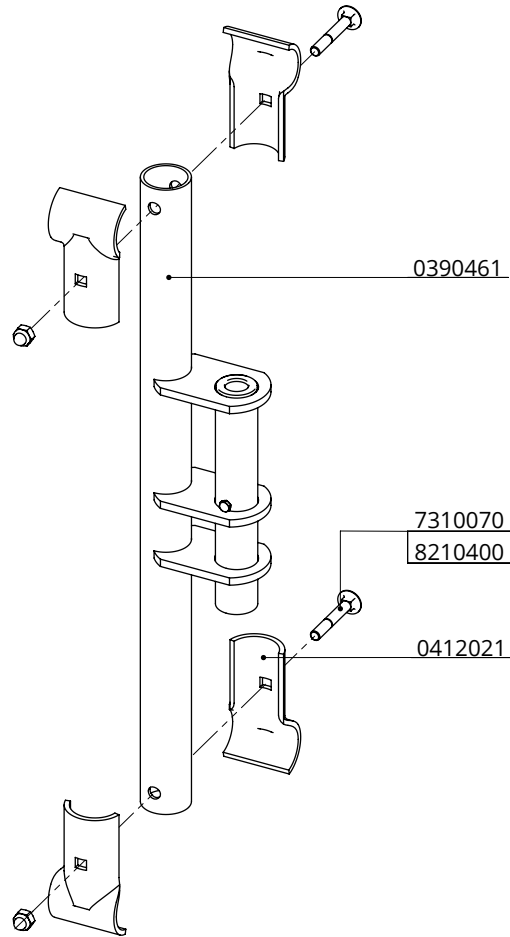

Item-nr.	Description	Number
0290991	tube link f. castor wheel NML	1
0290992	assembly parts for mounting castor wheel	1

assembly parts for mounting castor wheel

Item-nr.	Description	Number
0390490	wheel 400x8 non puncture	1
0409026	strap 60mm for strap clamp	2
0455076	threaded strap M10/48x75mm galv.	4
0456086	threaded strap M10/60x90mm galv.	4
1106200	stopper 60mm	1
8210500	self locking nylon nut M10 galv.	8

Order-nr.	Description	Number
0390411	locking pin 125cm, lock pin excl.	1
1140970	lock pin r4,5 nr. 280	1

locking pin 125cm, lock pin incl.

spinder
DAIRY HOUSING CONCEPTS

Number: 0390410-O

Unit: mm

Date: 1-12-2015

Order-nr.	Description	Number
0390452	universal locking point wall/76mm	1
0412021	plate for T-clamp 48x48mm	4
0457251	threaded strap M10/76x105 mm galv.	2
7310070	coach bolt M10x70 galv.	2
8210400	self locking capped nut M10 galv.	2
8210500	self locking nylon nut M10 galv.	4
A	compos. universal locking point	1

universal locking point /76mm

spinder

DAIRY HOUSING CONCEPTS

Number: 03904xx-O

Unit: mm

Date: 28-8-2019

Order-nr.	Description	Number
0390461	compos.universal locking point 79cm/76mm	1
0412021	plate for T-clamp 48x48mm	4
7310070	coach bolt m10x70 galv.	2
8210400	self locking capped nut M10 galv.	2