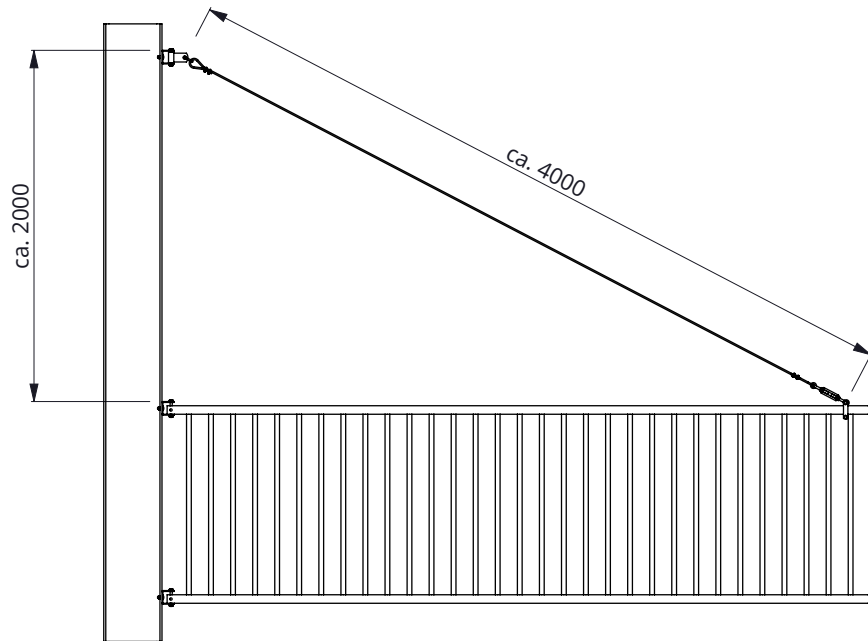

Item-nr.	Description	Number
0290901	bearing bush r20x4 L=62mm	1
0390335	universal fastener	1
0391310	pivot for gate rotatable	1
0391320	steel cable 8mm stainless steel x 4 mtr	1
0408006	sd-strap 48mm	2
0408007	sd-strap 60mm	2
1140930	bow shackle r10x3/8"	1
1141960	wire-clamp 8mm	4
7110050	hexagon-head bolt M10x50 galv.	2
7112090	hexagon-head bolt m12x90 galv.	1
7112910	turnbuckle M12 eye/eye galv.	1
7310030	coach bolt M10x30 galv.	2
8210100	hexagon nut M10 galv.	4
8212100	hexagon nut M12 galv.	1

angle brace set for gate, 48 and 60 mm

spinder

DAIRY HOUSING CONCEPTS

Number: 0391300-O

Unit: mm

Date: 22-3-2018