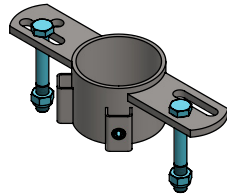

Order-nr.	Description	Number
0390452	universal locking point wall/76mm	1
0390481	compos.univ. locking point 122cm/76mm	1
0413021	plate for T-clamp 48x60mm, heavy version	4
0457251	threaded strap M10/76x105 mm galv.	2
7112080	hexagon-head bolt M12x80 galv.	4
8210500	self locking nylon nut M10 galv.	4
8212500	self locking nylon nut M12 galv.	4

universal locking point 122cm/76mm

Number:	0390480-O
Unit:	mm
Date:	4-8-2015

UK

0390610

0390620

0390625

0390630

Item-nr.	Description	A
0390610	set of fasteners for 1 part. 76mm	0390611
0390620	set of fasteners for 2 part. 76mm/180dgr	0390621
0390625	set of fasteners for 2 part. 76mm/90dgr	0390626
0390630	Satz Bef.-Teile 2,5" / 3 Gitter	0390631

Item-nr.	Description	Number
7112090	hexagon-head bolt M12x90 galv.	2/4/6
7112820	set screw M12x20 galvanized	4
8212100	hexagon nut M12 galv.	4
8212500	self locking nylon nut M12 galv.	2/4/6
A	fastener for 76mm	2