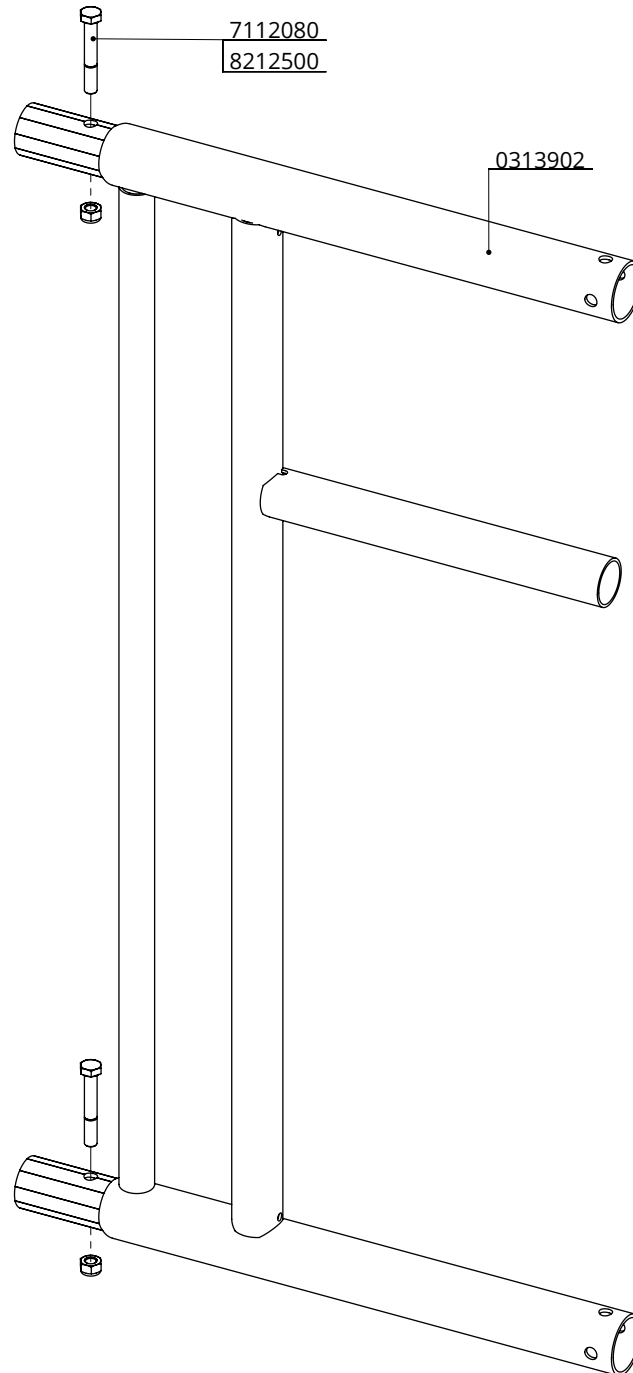

Item-nr.	Description	Number
0290991	tube link f. castor wheel NML	1
0290992	assembly parts for mounting castor wheel	1

assembly parts for mounting castor wheel

Item-nr.	Description	Number
0390490	wheel 400x8 non puncture	1
0409026	strap 60mm for strap clamp	2
0455076	threaded strap M10/48x75mm galv.	4
0456086	threaded strap M10/60x90mm galv.	4
1106200	stopper 60mm	1
8210500	self locking nylon nut M10 galv.	8

mounting kit adjustable pivot M20

spinder

DAIRY HOUSING CONCEPTS

Number: 0326050-O

Unit: mm

Date: 16-6-2021

Order-nr.	Description	Number
0313902	opening for drinking bowl 112x55cm	1
8212500	self locking nylon nut M12 galv.	2
7112070	hexagon-head bolt M12x70 galv.	2

Item-nr.	Description	Number
7112090	hexagon-head bolt M12x90 galv.	2
8212500	self locking nylon nut M12 galv.	2
A	support post	1

support post for part.barrier

spinder
DAIRY HOUSING CONCEPTS

Number:	03901x0-O
Unit:	mm
Date:	26-8-2019

Item-nr.	Description	Number
0190130	tube 1,5"x20cm	2
0408005	cross plate for cross clamp	2
0408006	sd-strap 48mm	6
0412021	plate for T-clamp 48x48mm	4
7110040	hexagon-head tap bolt M10x40 galv	4
7110050	hexagon-head bolt M10x50 galv.	4
7310070	coach bolt m10x70 galv.	2
8210400	self locking capped nut M10 galv.	2