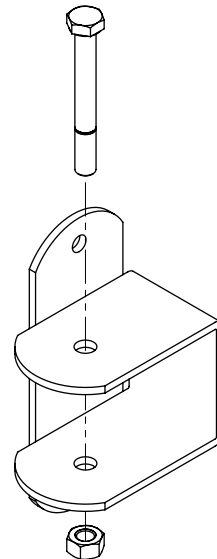

Item-nr.	Description	Number
0290991	tube link f. castor wheel NML	1
0290992	assembly parts for mounting castor wheel	1

assembly parts for mounting castor wheel

Item-nr.	Description	Number
0390490	wheel 400x8 non puncture	1
0409026	strap 60mm for strap clamp	2
0455076	threaded strap M10/48x75mm galv.	4
0456086	threaded strap M10/60x90mm galv.	4
1106200	stopper 60mm	1
8210500	self locking nylon nut M10 galv.	8

set of wall fasteners 70/180 degr.

spinder

DAIRY HOUSING CONCEPTS

Number: 0390311-0

Unit: mm

Date: 6-8-2015

Order-nr.	Description	Number
0390316	wall fastener 70/90degr.	2
7112100	hexagon-head bolt M12x100 galv.	2
8212100	hexagon nut M12 galv.	2

set of wall fasteners 70/90 degr.

spinder
DAIRY HOUSING CONCEPTS

Number:	0390312-0
Unit:	mm
Date:	6-8-2015

Order-nr.	Description	Number
0390335	universal fastener	2
7112100	hexagon-head bolt M12x100 galv.	2
8212500	self locking nylon nut M12 galv.	2