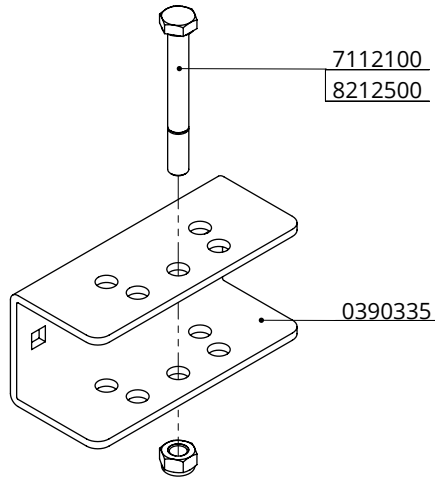

Order-nr.	Description	Number
0390335	universal fastener	2
7112100	hexagon-head bolt M12x100 galv.	2
8212500	self locking nylon nut M12 galv.	2

set of universal fasteners, to wall

spinder

DAIRY HOUSING CONCEPTS

Number: 0390330-O

Unit: mm

Date: 18-9-2017

Tekening blijft ons eigendom en mag niet gekopieerd, aan derden getoond of op andere wijze worden gebruikt. Aan de gegevens op deze tekening kunnen geen rechten worden ontleend.