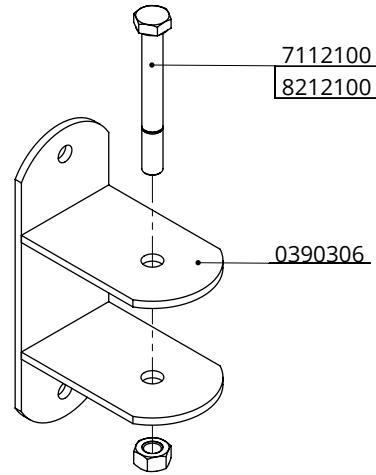

Item-nr.	Description	Number
0290991	tube link f. castor wheel NML	1
0290992	assembly parts for mounting castor wheel	1

assembly parts for mounting castor wheel

Item-nr.	Description	Number
0390490	wheel 400x8 non puncture	1
0409026	strap 60mm for strap clamp	2
0455076	threaded strap M10/48x75mm galv.	4
0456086	threaded strap M10/60x90mm galv.	4
1106200	stopper 60mm	1
8210500	self locking nylon nut M10 galv.	8

Order-nr.	Description	Number
0390305	wall fastener 60/180degr.	2
7112090	hexagon-head bolt m12x90 galv.	2
8212100	hexagon nut M12 galv.	2

set of wall fasteners 60/180 degr.

spinder
DAIRY HOUSING CONCEPTS

Number: 0390300-0

Unit: mm

Date: 6-8-2015

Order-nr.	Description	Number
0390315	wall fastener 60/90degr.	2
7112090	hexagon-head bolt m12x90 galv.	2
8212100	hexagon nut M12 galv.	2

set of wall fasteners 60/90 degr.

spinder
DAIRY HOUSING CONCEPTS

Number:	0390310-O
Unit:	mm
Date:	6-8-2015

Order-nr.	Description	Number
0390306	wall fastener 70/180degr.	2
7112100	hexagon-head bolt M12x100 galv.	2
8212100	hexagon nut M12 galv.	2