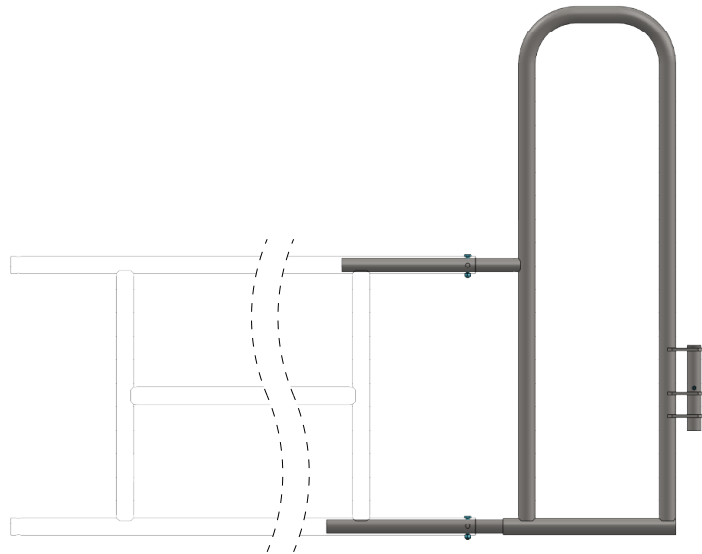

Item-nr.	Description	Number
0290991	tube link f. castor wheel NML	1
0290992	assembly parts for mounting castor wheel	1

assembly parts for mounting castor wheel

Item-nr.	Description	Number
0390490	wheel 400x8 non puncture	1
0409026	strap 60mm for strap clamp	2
0455076	threaded strap M10/48x75mm galv.	4
0456086	threaded strap M10/60x90mm galv.	4
1106200	stopper 60mm	1
8210500	self locking nylon nut M10 galv.	8

castor wheel for barriers, including 2 strap clamps for mounting to 48/60mm

Number:	0290990-O
Unit:	mm
Date:	5-12-2018

Item-nr.	Description	A
0311900	opening for drinking bowl 95x55cm compl	0311902
0311950	opening for drinking bowl 95x85cm compl	0311952
0313900	opening for drinking bowl 112x55cm compl	0313902
0313950	opening for drinking bowl 112x85cm compl	0313952

Item-nr.	Description	Number
7112070	hexagon-head bolt M12x70 galv.	2
8212500	self locking nylon nut M12 galv.	2
A	opening for drinking bowl	1

opening for drinking bowl compl

	Number:	031x9x0-O
	Unit:	mm
	Date:	26-8-2019

Installing instructions removable partition barriers:

- install the locking and pivoting points
- install the partition barrier with passage
- Adjust the barrier to size and mount the M10x60mm bolts (drill hole \varnothing 11mm)