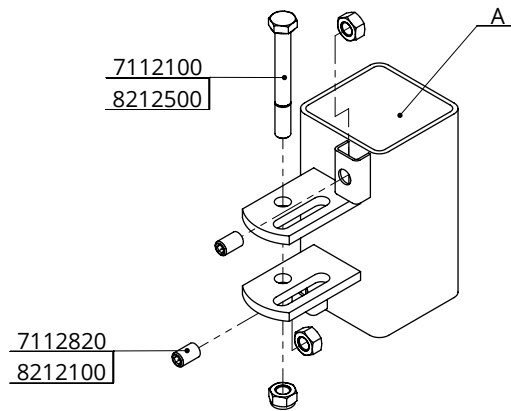

universal locking point 122cm/76mm

Number:	0390480-O
Unit:	mm
Date:	4-8-2015

UK

0390610

0390620

0390625

0390630

Item-nr.	Description	A
0390610	set of fasteners for 1 part. 76mm	0390611
0390620	set of fasteners for 2 part. 76mm/180dgr	0390621
0390625	set of fasteners for 2 part. 76mm/90dgr	0390626
0390630	Satz Bef.-Teile 2,5" / 3 Gitter	0390631

set of fasteners for 76mm

spinder

DAIRY HOUSING CONCEPTS

Number: 03906xx-O

Unit: mm

Date: 2-9-2019

Drawing remains our property and may not be reproduced, shown or entrusted to third party or used otherwise. No rights can be derived from this drawing.

UK

0390710

0390720

0390725

0390730

Item-nr.	Description	A
0390710	set of fasteners for 1 part. 80mmx80mm	0390711
0390720	set of fasteners for 2 part.80x80/180dgr	0390721
0390725	set of fasteners for 2 part.80x80/90dgr	0390726
0390730	set of fasteners for 3 part. 80mmx80mm	0390731

Item-nr.	Description	Number
7112100	hexagon-head bolt M12x100 galv.	2/4/6
7112820	set screw M12x20 galvanized	4
8212100	hexagon nut M12 galv.	4
8212500	self locking nylon nut M12 galv.	2/4/6
A	fastener 80mmx80mm	2