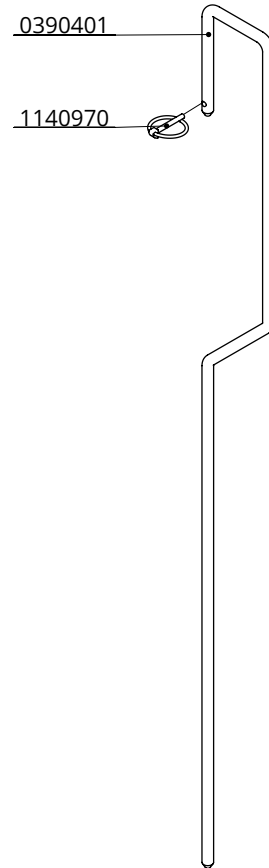

Item-nr.	Description	Number
0290991	tube link f. castor wheel NML	1
0290992	assembly parts for mounting castor wheel	1

assembly parts for mounting castor wheel

Item-nr.	Description	Number
0390490	wheel 400x8 non puncture	1
0409026	strap 60mm for strap clamp	2
0455076	threaded strap M10/48x75mm galv.	4
0456086	threaded strap M10/60x90mm galv.	4
1106200	stopper 60mm	1
8210500	self locking nylon nut M10 galv.	8

Item-nr.	Description	A
0390331	set of universal fasteners, to 60mm	0418020
0390332	set of universal fasteners, to 76mm	0418025
0390333	set of universal fasteners, to 89mm	0418030

Order-nr.	Description	Number
0390335	universal fastener	2
7112100	hexagon-head bolt M12x100 galv.	2
7310030	coach bolt M10x30 galv.	4
8210500	self locking nylon nut M10 galv.	4
8212500	self locking nylon nut M12 galv.	2
A	mounting clip	2

set of universal fasteners

spinder

DAIRY HOUSING CONCEPTS

Number: 039033x-O

Unit: mm

Date: 28-8-2019

Order-nr.	Description	Number
0390401	locking pin 100cm, lock pin excl.	1
1140970	lock pin r4,5 nr. 280	1

locking pin 100cm, lock pin incl.

Order-nr.	Description	Number
0390411	locking pin 125cm, lock pin excl.	1
1140970	lock pin r4,5 nr. 280	1

locking pin 125cm, lock pin incl.

spinder
DAIRY HOUSING CONCEPTS

Number: 0390410-O

Unit: mm

Date: 1-12-2015