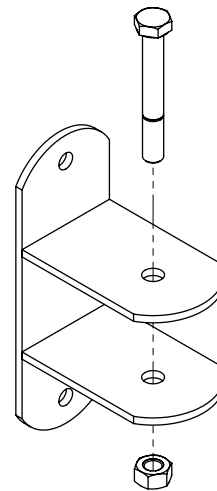

Order-nr.	Description	Number
0390305	wall fastener 60/180degr.	2
7112090	hexagon-head bolt m12x90 galv.	2
8212100	hexagon nut M12 galv.	2

set of wall fasteners 60/180 degr.

spinder
DAIRY HOUSING CONCEPTS

Number: 0390300-0

Unit: mm

Date: 6-8-2015