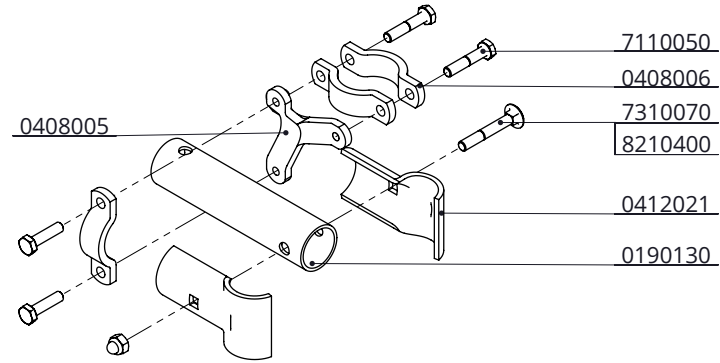

mounting kit adjustable pivot M20

spinder

DAIRY HOUSING CONCEPTS

Number: 0326050-O

Unit: mm

Date: 16-6-2021

Order-nr.	Description	Number
0313902	opening for drinking bowl 112x55cm	1
8212500	self locking nylon nut M12 galv.	2
7112070	hexagon-head bolt M12x70 galv.	2

opening for drinking bowl 122x55cm
compl

spinder
DAIRY HOUSING CONCEPTS

Number:	0331900-O
Unit:	mm
Date:	6-8-2015

Item-nr.	Description	A
0390100	support post for gate of 79cm high	0390101
0390110	support post for gate of 53cm high	0390111
0390120	support post for gate of 112cm high	0390121
0390130	support post for gate of 95cm high	0390131

Item-nr.	Description	Number
7112090	hexagon-head bolt M12x90 galv.	2
8212500	self locking nylon nut M12 galv.	2
A	support post	1

support post for part.barrier

spinder
DAIRY HOUSING CONCEPTS

Number:	03901x0-O
Unit:	mm
Date:	26-8-2019

Item-nr.	Description	Number
0190130	tube 1,5"x20cm	2
0408005	cross plate for cross clamp	2
0408006	sd-strap 48mm	6
0412021	plate for T-clamp 48x48mm	4
7110040	hexagon-head tap bolt M10x40 galv	4
7110050	hexagon-head bolt M10x50 galv.	4
7310070	coach bolt m10x70 galv.	2
8210400	self locking capped nut M10 galv.	2