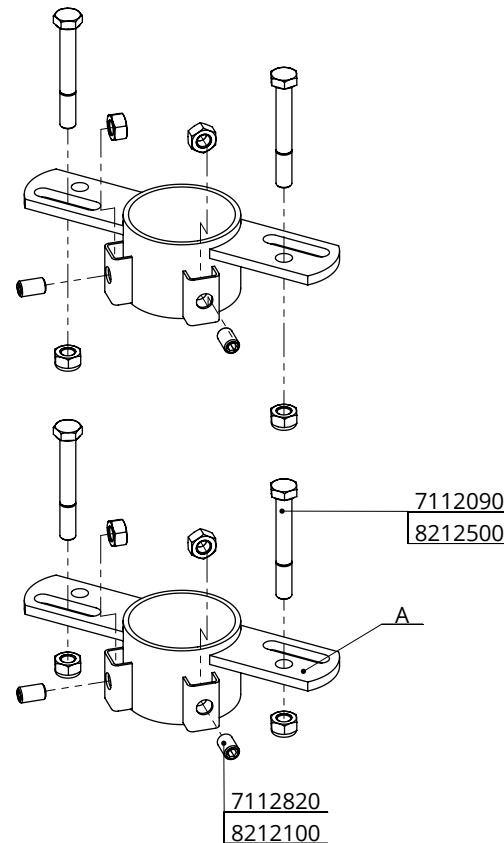

Order-nr.	Description	Number
0390452	universal locking point wall/76mm	1
0390481	compos.univ. locking point 122cm/76mm	1
0413021	plate for T-clamp 48x60mm, heavy version	4
0457251	threaded strap M10/76x105 mm galv.	2
7112080	hexagon-head bolt M12x80 galv.	4
8210500	self locking nylon nut M10 galv.	4
8212500	self locking nylon nut M12 galv.	4

universal locking point 122cm/76mm

Number:	0390480-O
Unit:	mm
Date:	4-8-2015

UK

0390610

0390620

0390625

0390630

Item-nr.	Description	A
0390610	set of fasteners for 1 part. 76mm	0390611
0390620	set of fasteners for 2 part. 76mm/180dgr	0390621
0390625	set of fasteners for 2 part. 76mm/90dgr	0390626
0390630	Satz Bef.-Teile 2,5" / 3 Gitter	0390631

Item-nr.	Description	Number
7112090	hexagon-head bolt M12x90 galv.	2/4/6
7112820	set screw M12x20 galvanized	4
8212100	hexagon nut M12 galv.	4
8212500	self locking nylon nut M12 galv.	2/4/6
A	fastener for 76mm	2

Item-nr.	Description	Number
7112100	hexagon-head bolt M12x100 galv.	2/4/6
7112820	set screw M12x20 galvanized	4
8212100	hexagon nut M12 galv.	4
8212500	self locking nylon nut M12 galv.	2/4/6
A	fastener 80mmx80mm	2