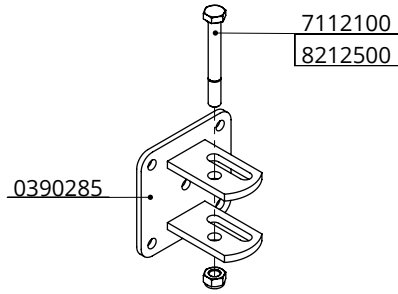

Item-nr.	Description	Number
0290991	tube link f. castor wheel NML	1
0290992	assembly parts for mounting castor wheel	1

assembly parts for mounting castor wheel

Item-nr.	Description	Number
0390490	wheel 400x8 non puncture	1
0409026	strap 60mm for strap clamp	2
0455076	threaded strap M10/48x75mm galv.	4
0456086	threaded strap M10/60x90mm galv.	4
1106200	stopper 60mm	1
8210500	self locking nylon nut M10 galv.	8

Item-nr.	Description	Number
0290901	bearing bush r20x4 L=62mm	2
0390202	hinge M20 for partition barrier	2
0390285	fastener 60mm/76mm/wall	2
0457251	threaded strap M10/76x105 mm galv.	4
7112100	hexagon-head bolt M12x100 galv.	2
8210500	self locking nylon nut M10 galv.	8
8212500	self locking nylon nut M12 galv.	4
8220100	hexagon nut M20 galv.	4
8220500	self locking nylon nut M20	2
8320100	washer M20 (20x37x3)	4
A	mounting tube adjustable pivot M20	1
B	hexagon-head bolt M12 galv.	2

adjustable pivot for barrier

spinder

DAIRY HOUSING CONCEPTS

Number: 03902xx-O

Unit: mm

Date: 25-5-2021

Order-nr.	Description	Number
0390285	fastener 60mm/76mm/wall	2
7112100	hexagon-head bolt M12x100 galv.	2
8212500	self locking nylon nut M12 galv.	2