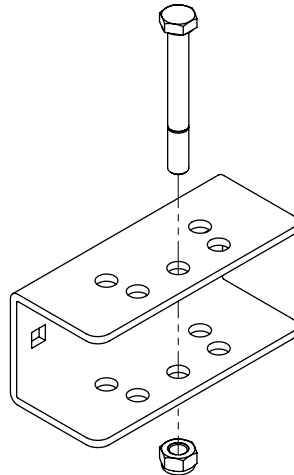

Order-nr.	Description	Number
0390335	universal fastener	2
7112100	hexagon-head bolt M12x100 galv.	2
8212500	self locking nylon nut M12 galv.	2

set of universal fasteners, to wall

spinder

DAIRY HOUSING CONCEPTS

Number: 0390330-O

Unit: mm

Date: 18-9-2017

Tekening blijft ons eigendom en mag niet gekopieerd, aan derden getoond of op andere wijze worden gebruikt. Aan de gegevens op deze tekening kunnen geen rechten worden ontleend.