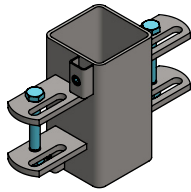

UK

0390710

0390720