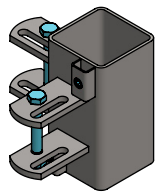

UK

0390710

0390725

Item-nr.	Description	A
0390710	set of fasteners for 1 part. 80mmx80mm	0390711
0390720	set of fasteners for 2 part.80x80/180dgr	0390721
0390725	set of fasteners for 2 part.80x80/90dgr	0390726
0390730	set of fasteners for 3 part. 80mmx80mm	0390731

Item-nr.	Description	Number
7112100	hexagon-head bolt M12x100 galv.	2/4/6
7112820	set screw M12x20 galvanized	4
8212100	hexagon nut M12 galv.	4
8212500	self locking nylon nut M12 galv.	2/4/6
A	fastener 80mmx80mm	2

set of fasteners for 80x80

spinder

DAIRY HOUSING CONCEPTS

Number:	03907xx-O
Unit:	mm
Date:	2-9-2019

Drawing remains our property and may not be reproduced, shown or entrusted to third party or used otherwise. No rights can be derived from this drawing.