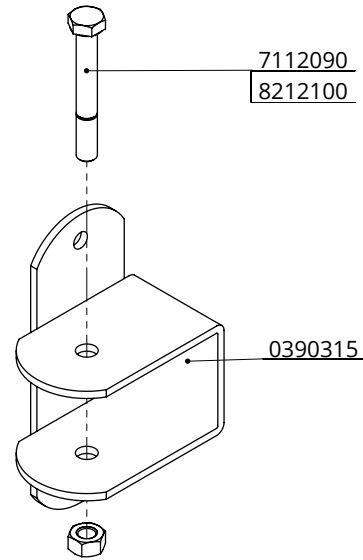

Item-nr.	Description	Number
0290991	tube link f. castor wheel NML	1
0290992	assembly parts for mounting castor wheel	1

assembly parts for mounting castor wheel

Item-nr.	Description	Number
0390490	wheel 400x8 non puncture	1
0409026	strap 60mm for strap clamp	2
0455076	threaded strap M10/48x75mm galv.	4
0456086	threaded strap M10/60x90mm galv.	4
1106200	stopper 60mm	1
8210500	self locking nylon nut M10 galv.	8

Order-nr.	Description	Number
0390305	wall fastener 60/180degr.	2
7112090	hexagon-head bolt m12x90 galv.	2
8212100	hexagon nut M12 galv.	2

set of wall fasteners 60/180 degr.

spinder
DAIRY HOUSING CONCEPTS

Number: 0390300-0

Unit: mm

Date: 6-8-2015

Order-nr.	Description	Number
0390315	wall fastener 60/90degr.	2
7112090	hexagon-head bolt m12x90 galv.	2
8212100	hexagon nut M12 galv.	2

set of wall fasteners 60/90 degr.