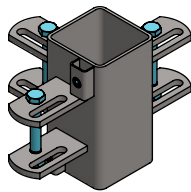

Item-nr.	Description	Number
7112090	hexagon-head bolt M12x90 galv.	2/4/6
7112820	set screw M12x20 galvanized	4
8212100	hexagon nut M12 galv.	4
8212500	self locking nylon nut M12 galv.	2/4/6
A	fastener for 76mm	2

set of fasteners for 76mm

spinder

DAIRY HOUSING CONCEPTS

Number: 03906xx-O

Unit: mm

Date: 2-9-2019

Drawing remains our property and may not be reproduced, shown or entrusted to third party or used otherwise. No rights can be derived from this drawing.

UK

0390710

0390720

0390725

0390730

Item-nr.	Description	A
0390710	set of fasteners for 1 part. 80mmx80mm	0390711
0390720	set of fasteners for 2 part.80x80/180dgr	0390721
0390725	set of fasteners for 2 part.80x80/90dgr	0390726
0390730	set of fasteners for 3 part. 80mmx80mm	0390731