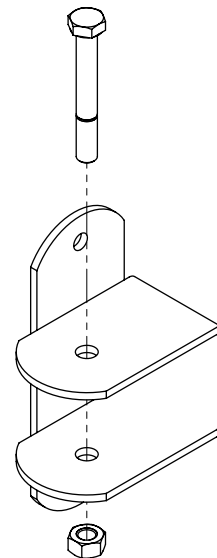

Item-nr.	Description	Number
0290991	tube link f. castor wheel NML	1
0290992	assembly parts for mounting castor wheel	1

assembly parts for mounting castor wheel

Item-nr.	Description	Number
0390490	wheel 400x8 non puncture	1
0409026	strap 60mm for strap clamp	2
0455076	threaded strap M10/48x75mm galv.	4
0456086	threaded strap M10/60x90mm galv.	4
1106200	stopper 60mm	1
8210500	self locking nylon nut M10 galv.	8

Item-nr.	Description	Number
7112070	hexagon-head bolt M12x70 galv.	2
8212500	self locking nylon nut M12 galv.	2
A	opening for drinking bowl	1

opening for drinking bowl compl

	Number:	031x9x0-O
	Unit:	mm
	Date:	26-8-2019

Order-nr.	Description	Number
0390305	wall fastener 60/180degr.	2
7112090	hexagon-head bolt m12x90 galv.	2
8212100	hexagon nut M12 galv.	2

set of wall fasteners 60/180 degr.

spinder
DAIRY HOUSING CONCEPTS

Number: 0390300-0

Unit: mm

Date: 6-8-2015

Order-nr.	Description	Number
0390315	wall fastener 60/90degr.	2
7112090	hexagon-head bolt m12x90 galv.	2
8212100	hexagon nut M12 galv.	2

set of wall fasteners 60/90 degr.