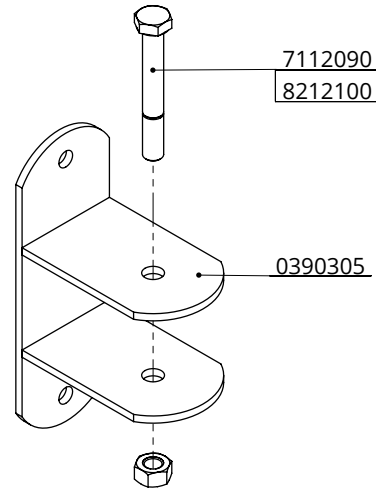

Order-nr.	Description	Number
0390305	wall fastener 60/180degr.	2
7112090	hexagon-head bolt m12x90 galv.	2
8212100	hexagon nut M12 galv.	2

set of wall fasteners 60/180 degr.

spinder
DAIRY HOUSING CONCEPTS

Number: 0390300-0

Unit: mm

Date: 6-8-2015