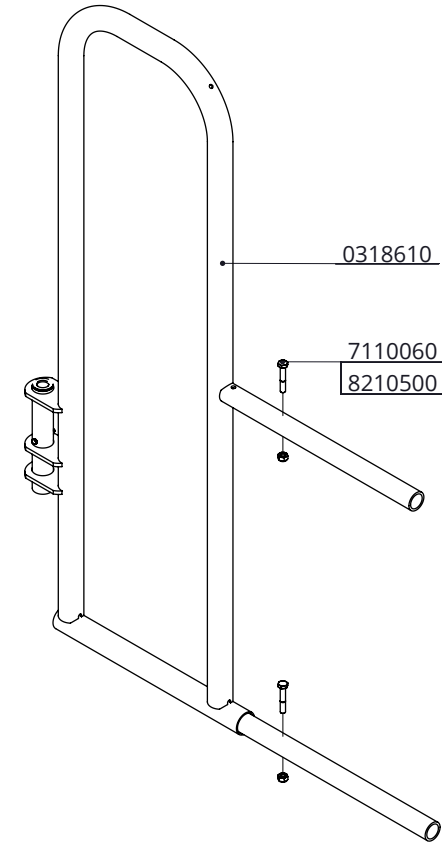

Item-nr.	Description	Number
0290991	tube link f. castor wheel NML	1
0290992	assembly parts for mounting castor wheel	1

assembly parts for mounting castor wheel

Item-nr.	Description	Number
0390490	wheel 400x8 non puncture	1
0409026	strap 60mm for strap clamp	2
0455076	threaded strap M10/48x75mm galv.	4
0456086	threaded strap M10/60x90mm galv.	4
1106200	stopper 60mm	1
8210500	self locking nylon nut M10 galv.	8

castor wheel for barriers, including 2 strap clamps for mounting to 48/60mm

Number:	0290990-O
Unit:	mm
Date:	5-12-2018

Item-nr.	Description	A
0311900	opening for drinking bowl 95x55cm compl	0311902
0311950	opening for drinking bowl 95x85cm compl	0311952
0313900	opening for drinking bowl 112x55cm compl	0313902
0313950	opening for drinking bowl 112x85cm compl	0313952

Item-nr.	Description	Number
7112070	hexagon-head bolt M12x70 galv.	2
8212500	self locking nylon nut M12 galv.	2
A	opening for drinking bowl	1

opening for drinking bowl compl

	Number:	031x9x0-O
	Unit:	mm
	Date:	26-8-2019

Item-nr.	Description	Number
0318610	passage for barrier 79cm mounted	1
7110060	hexagon-head bolt M10x60 galv.	2
8210500	self locking nylon nut M10 galv.	2

passage for partition barrier 79cm

spinder

DAIRY HOUSING CONCEPTS