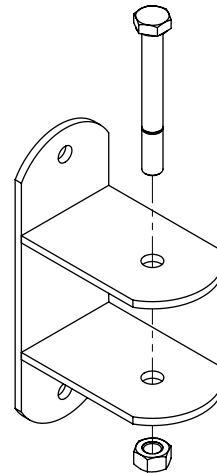

Order-nr.	Description	Number
0390306	wall fastener 70/180degr.	2
7112100	hexagon-head bolt M12x100 galv.	2
8212100	hexagon nut M12 galv.	2

set of wall fasteners 70/180 degr.

spinder

DAIRY HOUSING CONCEPTS

Number: 0390311-0

Unit: mm

Date: 6-8-2015