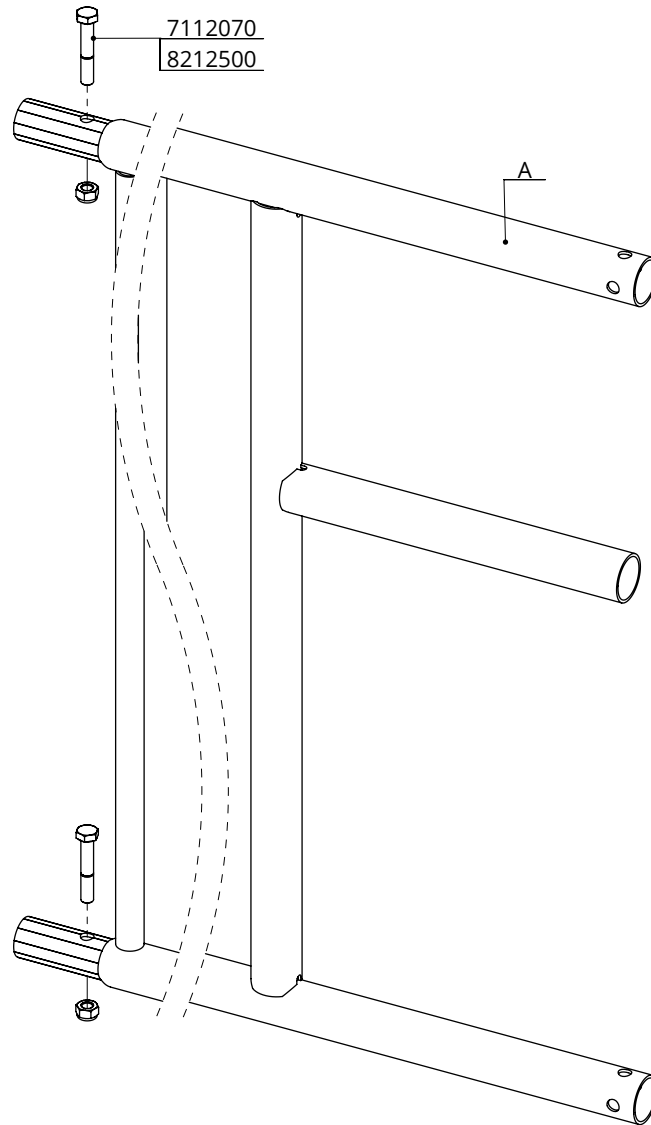

Item-nr.	Description	Number
0290991	tube link f. castor wheel NML	1
0290992	assembly parts for mounting castor wheel	1

assembly parts for mounting castor wheel

Item-nr.	Description	Number
0390490	wheel 400x8 non puncture	1
0409026	strap 60mm for strap clamp	2
0455076	threaded strap M10/48x75mm galv.	4
0456086	threaded strap M10/60x90mm galv.	4
1106200	stopper 60mm	1
8210500	self locking nylon nut M10 galv.	8

castor wheel for barriers, including 2 strap clamps for mounting to 48/60mm

Number:	0290990-O
Unit:	mm
Date:	5-12-2018

Item-nr.	Description	A
0311900	opening for drinking bowl 95x55cm compl	0311902
0311950	opening for drinking bowl 95x85cm compl	0311952
0313900	opening for drinking bowl 112x55cm compl	0313902
0313950	opening for drinking bowl 112x85cm compl	0313952

Item-nr.	Description	Number
7112070	hexagon-head bolt M12x70 galv.	2
8212500	self locking nylon nut M12 galv.	2
A	opening for drinking bowl	1

opening for drinking bowl compl

	Number:	031x9x0-O
	Unit:	mm
	Date:	26-8-2019