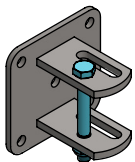

adjustable pivot for barrier

spinder

DAIRY HOUSING CONCEPTS

Number: 03902xx-O

Unit: mm

Date: 25-5-2021

Order-nr.	Description	Number
0390285	fastener 60mm/76mm/wall	2
7112100	hexagon-head bolt M12x100 galv.	2
8212500	self locking nylon nut M12 galv.	2