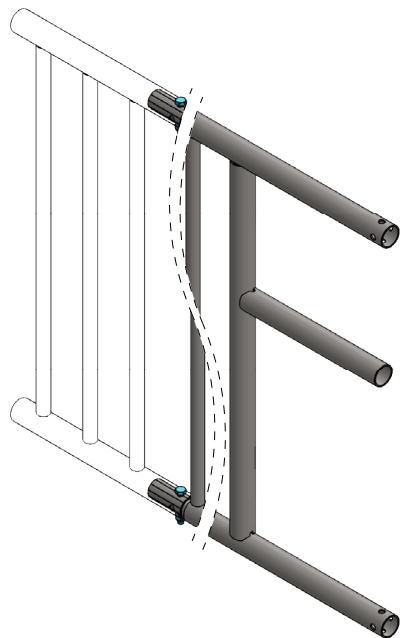

Item-nr.	Description	Number
0290991	tube link f. castor wheel NML	1
0290992	assembly parts for mounting castor wheel	1

assembly parts for mounting castor wheel

Item-nr.	Description	Number
0390490	wheel 400x8 non puncture	1
0409026	strap 60mm for strap clamp	2
0455076	threaded strap M10/48x75mm galv.	4
0456086	threaded strap M10/60x90mm galv.	4
1106200	stopper 60mm	1
8210500	self locking nylon nut M10 galv.	8

castor wheel for barriers, including 2 strap clamps for mounting to 48/60mm

Number:	0290990-O
Unit:	mm
Date:	5-12-2018

Item-nr.	Description	A
0311900	opening for drinking bowl 95x55cm compl	0311902
0311950	opening for drinking bowl 95x85cm compl	0311952
0313900	opening for drinking bowl 112x55cm compl	0313902
0313950	opening for drinking bowl 112x85cm compl	0313952

Item-nr.	Description	Number
7112070	hexagon-head bolt M12x70 galv.	2
8212500	self locking nylon nut M12 galv.	2
A	opening for drinking bowl	1

opening for drinking bowl compl

	Number:	031x9x0-O
	Unit:	mm
	Date:	26-8-2019