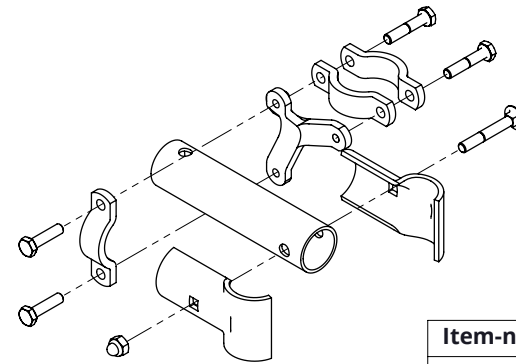

mounting kit adjustable pivot M20

spinder

DAIRY HOUSING CONCEPTS

Number: 0326050-O

Unit: mm

Date: 16-6-2021

Order-nr.	Description	Number
0313902	opening for drinking bowl 112x55cm	1
8212500	self locking nylon nut M12 galv.	2
7112070	hexagon-head bolt M12x70 galv.	2

opening for drinking bowl 122x55cm
compl

spinder
DAIRY HOUSING CONCEPTS

Number:	0331900-O
Unit:	mm
Date:	6-8-2015

Item-nr.	Description	A
0390100	support post for gate of 79cm high	0390101
0390110	support post for gate of 53cm high	0390111
0390120	support post for gate of 112cm high	0390121
0390130	support post for gate of 95cm high	0390131

Item-nr.	Description	Number
7112090	hexagon-head bolt M12x90 galv.	2
8212500	self locking nylon nut M12 galv.	2
A	support post	1

support post for part.barrier

spinder
DAIRY HOUSING CONCEPTS

Number:	03901x0-O
Unit:	mm
Date:	26-8-2019

Item-nr.	Description	Number
0190130	tube 1,5"x20cm	2
0408005	cross plate for cross clamp	2
0408006	sd-strap 48mm	6
0412021	plate for T-clamp 48x48mm	4
7110040	hexagon-head tap bolt M10x40 galv	4
7110050	hexagon-head bolt M10x50 galv.	4
7310070	coach bolt m10x70 galv.	2
8210400	self locking capped nut M10 galv.	2