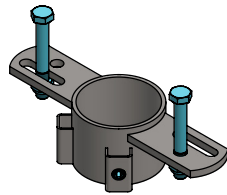

Order-nr.	Description	Number
0390452	universal locking point wall/76mm	1
0390481	compos.univ. locking point 122cm/76mm	1
0413021	plate for T-clamp 48x60mm, heavy version	4
0457251	threaded strap M10/76x105 mm galv.	2
7112080	hexagon-head bolt M12x80 galv.	4
8210500	self locking nylon nut M10 galv.	4
8212500	self locking nylon nut M12 galv.	4

universal locking point 122cm/76mm

Number:	0390480-O
Unit:	mm
Date:	4-8-2015

UK

0390610

0390620

0390625

0390630

Item-nr.	Description	A
0390610	set of fasteners for 1 part. 76mm	0390611
0390620	set of fasteners for 2 part. 76mm/180dgr	0390621
0390625	set of fasteners for 2 part. 76mm/90dgr	0390626
0390630	Satz Bef.-Teile 2,5" / 3 Gitter	0390631

Item-nr.	Description	Number
7112090	hexagon-head bolt M12x90 galv.	2/4/6
7112820	set screw M12x20 galvanized	4
8212100	hexagon nut M12 galv.	4
8212500	self locking nylon nut M12 galv.	2/4/6
A	fastener for 76mm	2