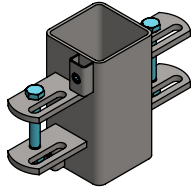

UK

0390710

0390720