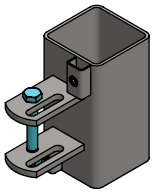

UK

0390710

0390720