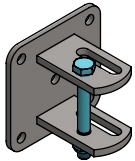

adjustable pivot for barrier

spinder

DAIRY HOUSING CONCEPTS

Number: 03902xx-O

Unit: mm

Date: 25-5-2021

Order-nr.	Description	Number
0390285	fastener 60mm/76mm/wall	2
7112100	hexagon-head bolt M12x100 galv.	2
8212500	self locking nylon nut M12 galv.	2