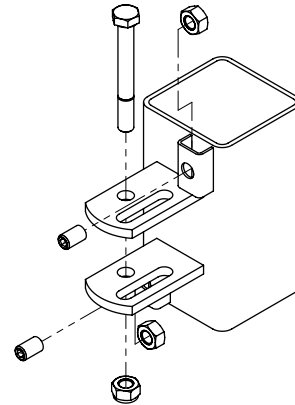

UK

0390710

Item-nr.	Description	A
0390710	set of fasteners for 1 part. 80mmx80mm	0390711
0390720	set of fasteners for 2 part.80x80/180dgr	0390721
0390725	set of fasteners for 2 part.80x80/90dgr	0390726
0390730	set of fasteners for 3 part. 80mmx80mm	0390731

Item-nr.	Description	Number
7112100	hexagon-head bolt M12x100 galv.	2/4/6
7112820	set screw M12x20 galvanized	4
8212100	hexagon nut M12 galv.	4
8212500	self locking nylon nut M12 galv.	2/4/6
A	fastener 80mmx80mm	2

set of fasteners for 80x80

spinder

DAIRY HOUSING CONCEPTS

Number:	03907xx-O
Unit:	mm
Date:	2-9-2019

Drawing remains our property and may not be reproduced, shown or entrusted to third party or used otherwise. No rights can be derived from this drawing.