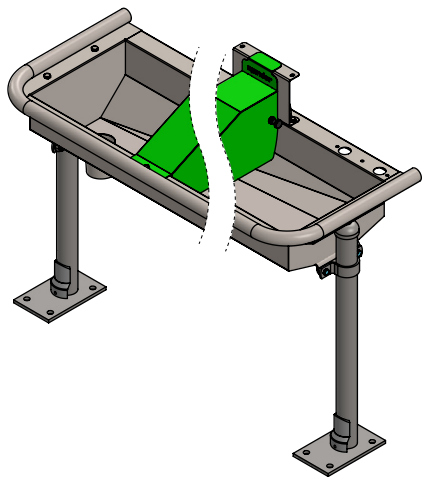

Item-nr.	Description	
0613600	watertrough Pingo 100, wall mounted	0613054
0613700	watertrough Pingo 100, wall mounted	0613055
0613800	watertrough Pingo 100, wall mounted	0613056

Item-nr.	Description	Number
0613020	mounting kit Pingo, incl. float valve	1
0613950	wall support for stainless trough	2
A	watertrough Pingo	1

watertrough Pingo, wall mounted

spinder

DAIRY HOUSING CONCEPTS

Number: 0613x00-O

Unit: mm

Date: 16-11-2020

Drawing remains our property and may not be reproduced, shown or entrusted to third party or used otherwise. No rights can be derived from this drawing.

Item-nr.	Description	
0613100	watertrough Pingo 100, wall mounted	0613054
0613200	watertrough Pingo 200, wall mounted	0613055
0613300	watertrough Pingo 300, wall mounted	0613056

Item-nr.	Description	Number
0613020	mounting kit Pingo, incl. float valve	1
1021075	support post 60mmx75cm floor mounted	2
A	watertrough Pingo	1

watertrough Pingo, floormounted

spinder

DAIRY HOUSING CONCEPTS

Number:	0613x00-O
Unit:	mm
Date:	16-11-2020

detail A (1 : 4)

Item-nr.	Description	Number
0418020	mounting clip 60mm	2
0606202	support for stainless steel trough 60mm	2
0612162	plug for stainless drinking trough 2013	1
0613021	connecting tube ball valve Pingo, SS	1
0613022	locking device hood Pingo	1
0613023	protection strip 1-2 mm, L=100mm	1
0613025	float cover Pingo SS, green coated	1
0613028	spacer black PA66 8.2 x12 l= 5mm	1
0660701	float valve for drinking trough	1
2292635	locking bolt complete for lever	2
7110025	hexagon-head tap bolt M10x25 galv	4
7408016	hexagon-head tap bolt M8x16 stainless st	6
7410040	hexagon-head tapbolt M10x40 stainless st	4
8208805	self locking nylon nut M8, stainl.steel	6
8210805	self locking nylon nut M10, stainl.steel	8
8308110	washer M8 stainless steel	5