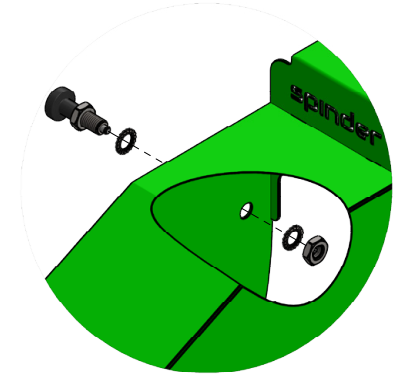

watertrough Pingo, wall mounted

spinder

DAIRY HOUSING CONCEPTS

Number: 0613x00-O

Unit: mm

Date: 16-11-2020

Drawing remains our property and may not be reproduced, shown or entrusted to third party or used otherwise. No rights can be derived from this drawing.

watertrough Pingo, floormounted

spinder

DAIRY HOUSING CONCEPTS

Number:	0613x00-O
Unit:	mm
Date:	16-11-2020

detail A (1 : 4)

Item-nr.	Description	Number
0418020	mounting clip 60mm	2
0606202	support for stainless steel trough 60mm	2
0612162	plug for stainless drinking trough 2013	1
0613021	connecting tube ball valve Pingo, SS	1
0613022	locking device hood Pingo	1
0613023	protection strip 1-2 mm, L=100mm	1
0613025	float cover Pingo SS, green coated	1
0613028	spacer black PA66 8.2 x12 l= 5mm	1
0660701	float valve for drinking trough	1
2292635	locking bolt complete for lever	2
7110025	hexagon-head tap bolt M10x25 galv	4
7408016	hexagon-head tap bolt M8x16 stainless st	6
7410040	hexagon-head tapbolt M10x40 stainless st	4
8208805	self locking nylon nut M8, stainl.steel	6
8210805	self locking nylon nut M10, stainl.steel	8
8308110	washer M8 stainless steel	5

mounting kit Pingo, incl. float valve

Number:	0613020-O
Unit:	mm
Date:	4-1-2021

Drawing remains our property and may not be reproduced, shown or entrusted to third party or used otherwise. No rights can be derived from this drawing.

detail A (1 : 3)

Item-nr.	Description	Number
0613021	connecting tube ball valve Pingo, SS	1
0613022	locking device hood Pingo	1
0613023	protection strip 1-2 mm, L=100mm	1
0613025	float cover Pingo SS, green coated	1
0613028	spacer black PA66 8.2 x12 l= 5mm	1
0660739	float valve low pressure mod. 738 Spin.	1
2292635	locking bolt complete for lever	2
7408016	hexagon-head tap bolt M8x16 stainless st	6
8208805	self locking nylon nut M8, stainl.steel	6
8308110	washer M8 stainless steel	5