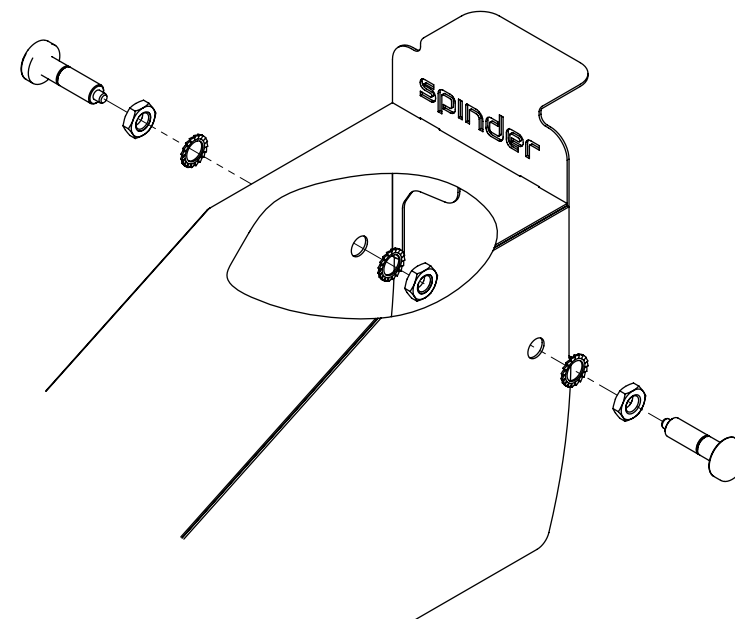

watertrough Pingo, floormounted

spinder

DAIRY HOUSING CONCEPTS

Number:	0613x00-O
Unit:	mm
Date:	16-11-2020

detail A (1 : 4)

Item-nr.	Description	Number
0418020	mounting clip 60mm	2
0606202	support for stainless steel trough 60mm	2
0612162	plug for stainless drinking trough 2013	1
0613021	connecting tube ball valve Pingo, SS	1
0613022	locking device hood Pingo	1
0613023	protection strip 1-2 mm, L=100mm	1
0613025	float cover Pingo SS, green coated	1
0613028	spacer black PA66 8.2 x12 l= 5mm	1
0660701	float valve for drinking trough	1
2292635	locking bolt complete for lever	2
7110025	hexagon-head tap bolt M10x25 galv	4
7408016	hexagon-head tap bolt M8x16 stainless st	6
7410040	hexagon-head tapbolt M10x40 stainless st	4
8208805	self locking nylon nut M8, stainl.steel	6
8210805	self locking nylon nut M10, stainl.steel	8
8308110	washer M8 stainless steel	5

mounting kit Pingo, incl. float valve

Number:	0613020-O
Unit:	mm
Date:	4-1-2021

Drawing remains our property and may not be reproduced, shown or entrusted to third party or used otherwise. No rights can be derived from this drawing.

detail A (1 : 3)

Item-nr.	Description	Number
0613021	connecting tube ball valve Pingo, SS	1
0613022	locking device hood Pingo	1
0613023	protection strip 1-2 mm, L=100mm	1
0613025	float cover Pingo SS, green coated	1
0613028	spacer black PA66 8.2 x12 l= 5mm	1
0660739	float valve low pressure mod. 738 Spin.	1
2292635	locking bolt complete for lever	2
7408016	hexagon-head tap bolt M8x16 stainless st	6
8208805	self locking nylon nut M8, stainl.steel	6
8308110	washer M8 stainless steel	5