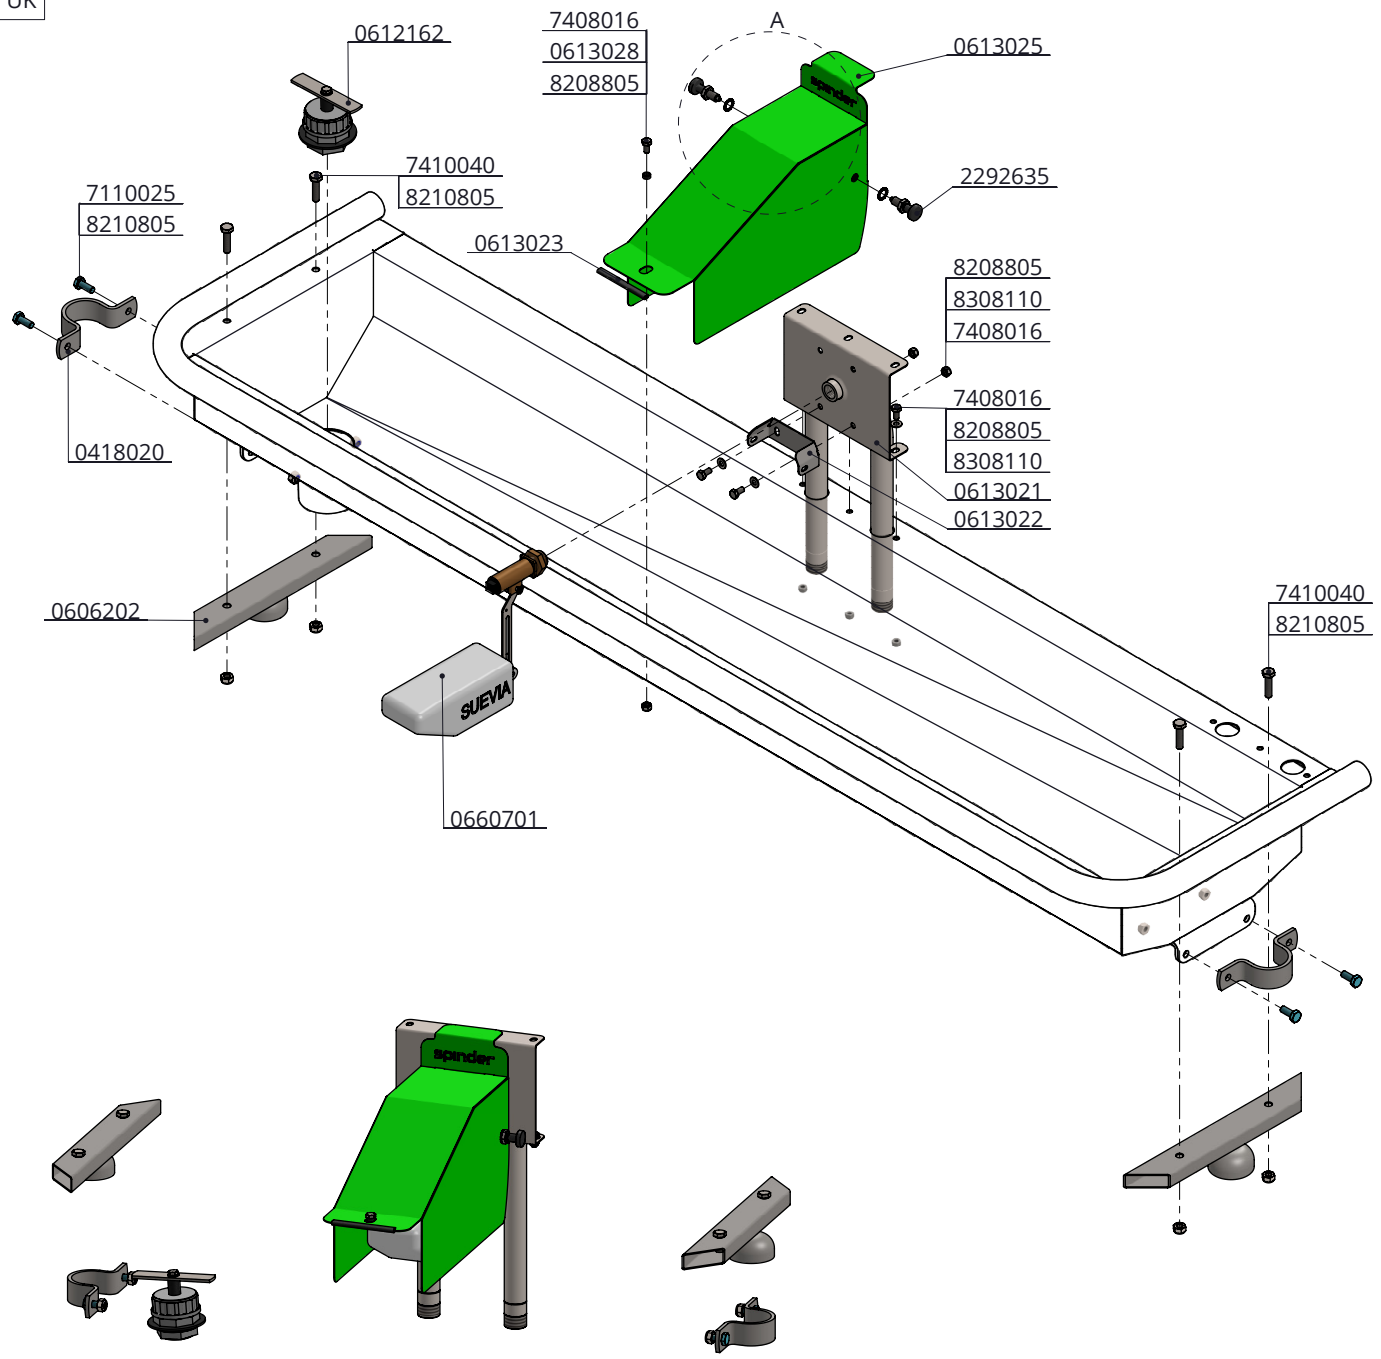

watertrough Pingo, wall mounted

spinder

DAIRY HOUSING CONCEPTS

Number: 0613x00-O

Unit: mm

Date: 16-11-2020

Drawing remains our property and may not be reproduced, shown or entrusted to third party or used otherwise. No rights can be derived from this drawing.

Item-nr.	Description	
0613100	watertrough Pingo 100, wall mounted	0613054
0613200	watertrough Pingo 200, wall mounted	0613055
0613300	watertrough Pingo 300, wall mounted	0613056

Item-nr.	Description	Number
0613020	mounting kit Pingo, incl. float valve	1
1021075	support post 60mmx75cm floor mounted	2
A	watertrough Pingo	1

watertrough Pingo, floormounted

spinder

DAIRY HOUSING CONCEPTS

Number:	0613x00-O
Unit:	mm
Date:	16-11-2020

detail A (1 : 4)

Item-nr.	Description	Number
0418020	mounting clip 60mm	2
0606202	support for stainless steel trough 60mm	2
0612162	plug for stainless drinking trough 2013	1
0613021	connecting tube ball valve Pingo, SS	1
0613022	locking device hood Pingo	1
0613023	protection strip 1-2 mm, L=100mm	1
0613025	float cover Pingo SS, green coated	1
0613028	spacer black PA66 8.2 x12 l= 5mm	1
0660701	float valve for drinking trough	1
2292635	locking bolt complete for lever	2
7110025	hexagon-head tap bolt M10x25 galv	4
7408016	hexagon-head tap bolt M8x16 stainless st	6
7410040	hexagon-head tapbolt M10x40 stainless st	4
8208805	self locking nylon nut M8, stainl.steel	6
8210805	self locking nylon nut M10, stainl.steel	8
8308110	washer M8 stainless steel	5

detail A (1 : 3)

Item-nr.	Description	Number
0613021	connecting tube ball valve Pingo, SS	1
0613022	locking device hood Pingo	1
0613023	protection strip 1-2 mm, L=100mm	1
0613025	float cover Pingo SS, green coated	1
0613028	spacer black PA66 8.2 x12 l= 5mm	1
0660739	float valve low pressure mod. 738 Spin.	1
2292635	locking bolt complete for lever	2
7408016	hexagon-head tap bolt M8x16 stainless st	6
8208805	self locking nylon nut M8, stainl.steel	6
8308110	washer M8 stainless steel	5