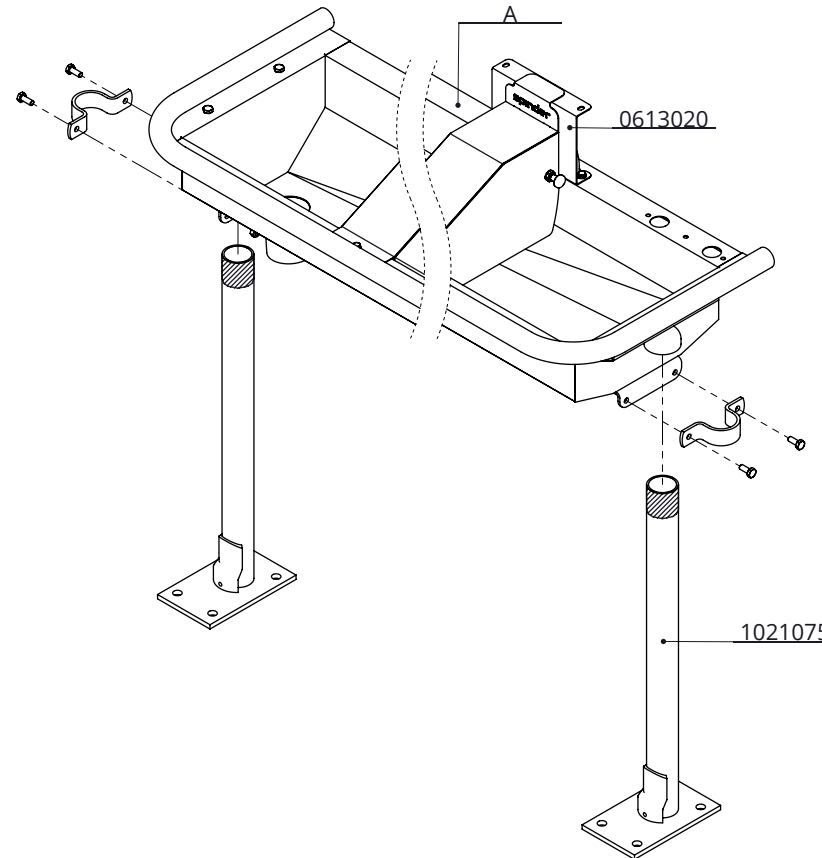

Item-nr.	Description	
0613600	watertrough Pingo 100, wall mounted	0613054
0613700	watertrough Pingo 100, wall mounted	0613055
0613800	watertrough Pingo 100, wall mounted	0613056

Item-nr.	Description	Number
0613020	mounting kit Pingo, incl. float valve	1
0613950	wall support for stainless trough	2
A	watertrough Pingo	1

watertrough Pingo, wall mounted

spinder

DAIRY HOUSING CONCEPTS

Number: 0613x00-O

Unit: mm

Date: 16-11-2020

Drawing remains our property and may not be reproduced, shown or entrusted to third party or used otherwise. No rights can be derived from this drawing.

Item-nr.	Description	
0613100	watertrough Pingo 100, wall mounted	0613054
0613200	watertrough Pingo 200, wall mounted	0613055
0613300	watertrough Pingo 300, wall mounted	0613056

Item-nr.	Description	Number
0613020	mounting kit Pingo, incl. float valve	1
1021075	support post 60mmx75cm floor mounted	2
A	watertrough Pingo	1

watertrough Pingo, floormounted

spinder

DAIRY HOUSING CONCEPTS

Number:	0613x00-O
Unit:	mm
Date:	16-11-2020

detail A (1 : 4)

Item-nr.	Description	Number
0418020	mounting clip 60mm	2
0606202	support for stainless steel trough 60mm	2
0612162	plug for stainless drinking trough 2013	1
0613021	connecting tube ball valve Pingo, SS	1
0613022	locking device hood Pingo	1
0613023	protection strip 1-2 mm, L=100mm	1
0613025	float cover Pingo SS, green coated	1
0613028	spacer black PA66 8.2 x12 l= 5mm	1
0660701	float valve for drinking trough	1
2292635	locking bolt complete for lever	2
7110025	hexagon-head tap bolt M10x25 galv	4
7408016	hexagon-head tap bolt M8x16 stainless st	6
7410040	hexagon-head tapbolt M10x40 stainless st	4
8208805	self locking nylon nut M8, stainl.steel	6
8210805	self locking nylon nut M10, stainl.steel	8
8308110	washer M8 stainless steel	5