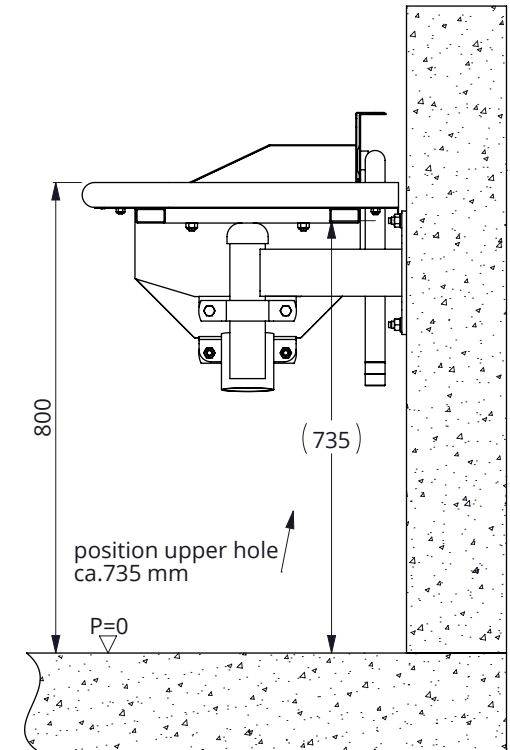

Item-nr.	Description	
0613600	watertrough Pingo 100, wall mounted	0613054
0613700	watertrough Pingo 100, wall mounted	0613055
0613800	watertrough Pingo 100, wall mounted	0613056

Item-nr.	Description	Number
0613020	mounting kit Pingo, incl. float valve	1
0613950	wall support for stainless trough	2
A	watertrough Pingo	1

watertrough Pingo, wall mounted

spinder

DAIRY HOUSING CONCEPTS

Number: 0613x00-O

Unit: mm

Date: 16-11-2020

Drawing remains our property and may not be reproduced, shown or entrusted to third party or used otherwise. No rights can be derived from this drawing.

watertrough Pingo, floormounted

spinder

DAIRY HOUSING CONCEPTS

Number:	0613x00-O
Unit:	mm
Date:	16-11-2020

detail A (1 : 4)

Item-nr.	Description	Number
0418020	mounting clip 60mm	2
0606202	support for stainless steel trough 60mm	2
0612162	plug for stainless drinking trough 2013	1
0613021	connecting tube ball valve Pingo, SS	1
0613022	locking device hood Pingo	1
0613023	protection strip 1-2 mm, L=100mm	1
0613025	float cover Pingo SS, green coated	1
0613028	spacer black PA66 8.2 x12 l= 5mm	1
0660701	float valve for drinking trough	1
2292635	locking bolt complete for lever	2
7110025	hexagon-head tap bolt M10x25 galv	4
7408016	hexagon-head tap bolt M8x16 stainless st	6
7410040	hexagon-head tapbolt M10x40 stainless st	4
8208805	self locking nylon nut M8, stainl.steel	6
8210805	self locking nylon nut M10, stainl.steel	8
8308110	washer M8 stainless steel	5

lage druk vlotterset Pingo compleet

Nummer:	0613030-O
Maateenheid:	mm
Datum:	4-1-2021

Tekening blijft ons eigendom en mag niet gekopieerd, aan derden getoond of op andere wijze worden gebruikt. Aan de gegevens op deze tekening kunnen geen rechten worden ontleend.