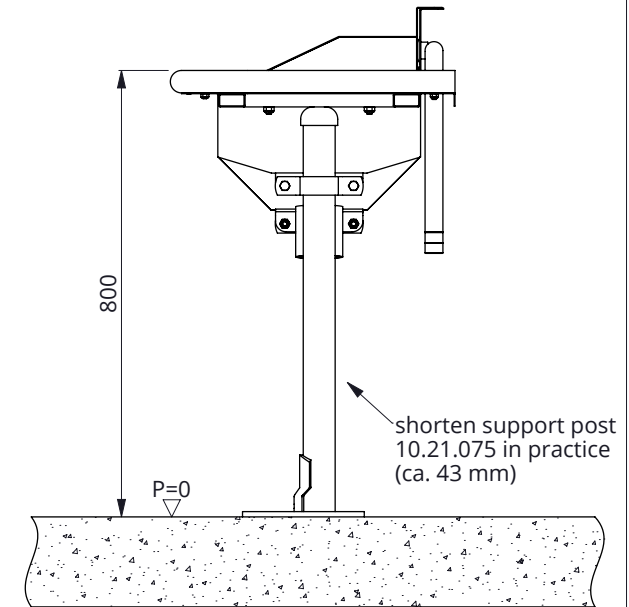

Item-nr.	Description	
0613100	watertrough Pingo 100, wall mounted	0613054
0613200	watertrough Pingo 200, wall mounted	0613055
0613300	watertrough Pingo 300, wall mounted	0613056

Item-nr.	Description	Number
0613020	mounting kit Pingo, incl. float valve	1
1021075	support post 60mmx75cm floor mounted	2
A	watertrough Pingo	1

watertrough Pingo, floormounted

spinder

DAIRY HOUSING CONCEPTS

Number:	0613x00-O
Unit:	mm
Date:	16-11-2020