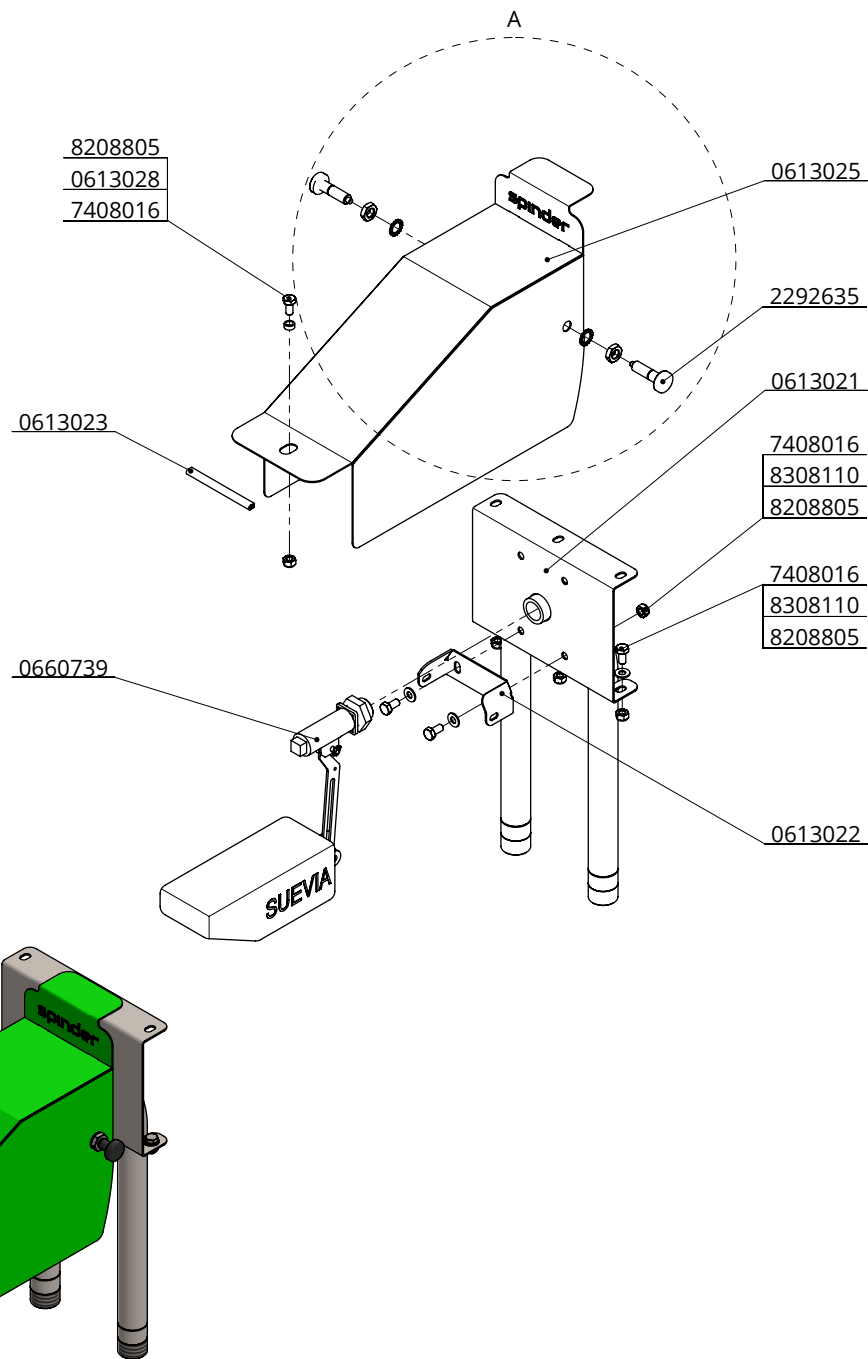

watertrough Pingo, floormounted

spinder

DAIRY HOUSING CONCEPTS

Number:	0613x00-O
Unit:	mm
Date:	16-11-2020

detail A (1 : 4)

Item-nr.	Description	Number
0418020	mounting clip 60mm	2
0606202	support for stainless steel trough 60mm	2
0612162	plug for stainless drinking trough 2013	1
0613021	connecting tube ball valve Pingo, SS	1
0613022	locking device hood Pingo	1
0613023	protection strip 1-2 mm, L=100mm	1
0613025	float cover Pingo SS, green coated	1
0613028	spacer black PA66 8.2 x12 l= 5mm	1
0660701	float valve for drinking trough	1
2292635	locking bolt complete for lever	2
7110025	hexagon-head tap bolt M10x25 galv	4
7408016	hexagon-head tap bolt M8x16 stainless st	6
7410040	hexagon-head tapbolt M10x40 stainless st	4
8208805	self locking nylon nut M8, stainl.steel	6
8210805	self locking nylon nut M10, stainl.steel	8
8308110	washer M8 stainless steel	5

mounting kit Pingo, incl. float valve

Number:	0613020-O
Unit:	mm
Date:	4-1-2021

Drawing remains our property and may not be reproduced, shown or entrusted to third party or used otherwise. No rights can be derived from this drawing.

detail A (1 : 3)

Item-nr.	Description	Number
0613021	connecting tube ball valve Pingo, SS	1
0613022	locking device hood Pingo	1
0613023	protection strip 1-2 mm, L=100mm	1
0613025	float cover Pingo SS, green coated	1
0613028	spacer black PA66 8.2 x12 l= 5mm	1
0660739	float valve low pressure mod. 738 Spin.	1
2292635	locking bolt complete for lever	2
7408016	hexagon-head tap bolt M8x16 stainless st	6
8208805	self locking nylon nut M8, stainl.steel	6
8308110	washer M8 stainless steel	5

lage druk vlotterset Pingo compleet

Nummer:	0613030-O
Maateenheid:	mm
Datum:	4-1-2021

Tekening blijft ons eigendom en mag niet gekopieerd, aan derden getoond of op andere wijze worden gebruikt. Aan de gegevens op deze tekening kunnen geen rechten worden ontleend.