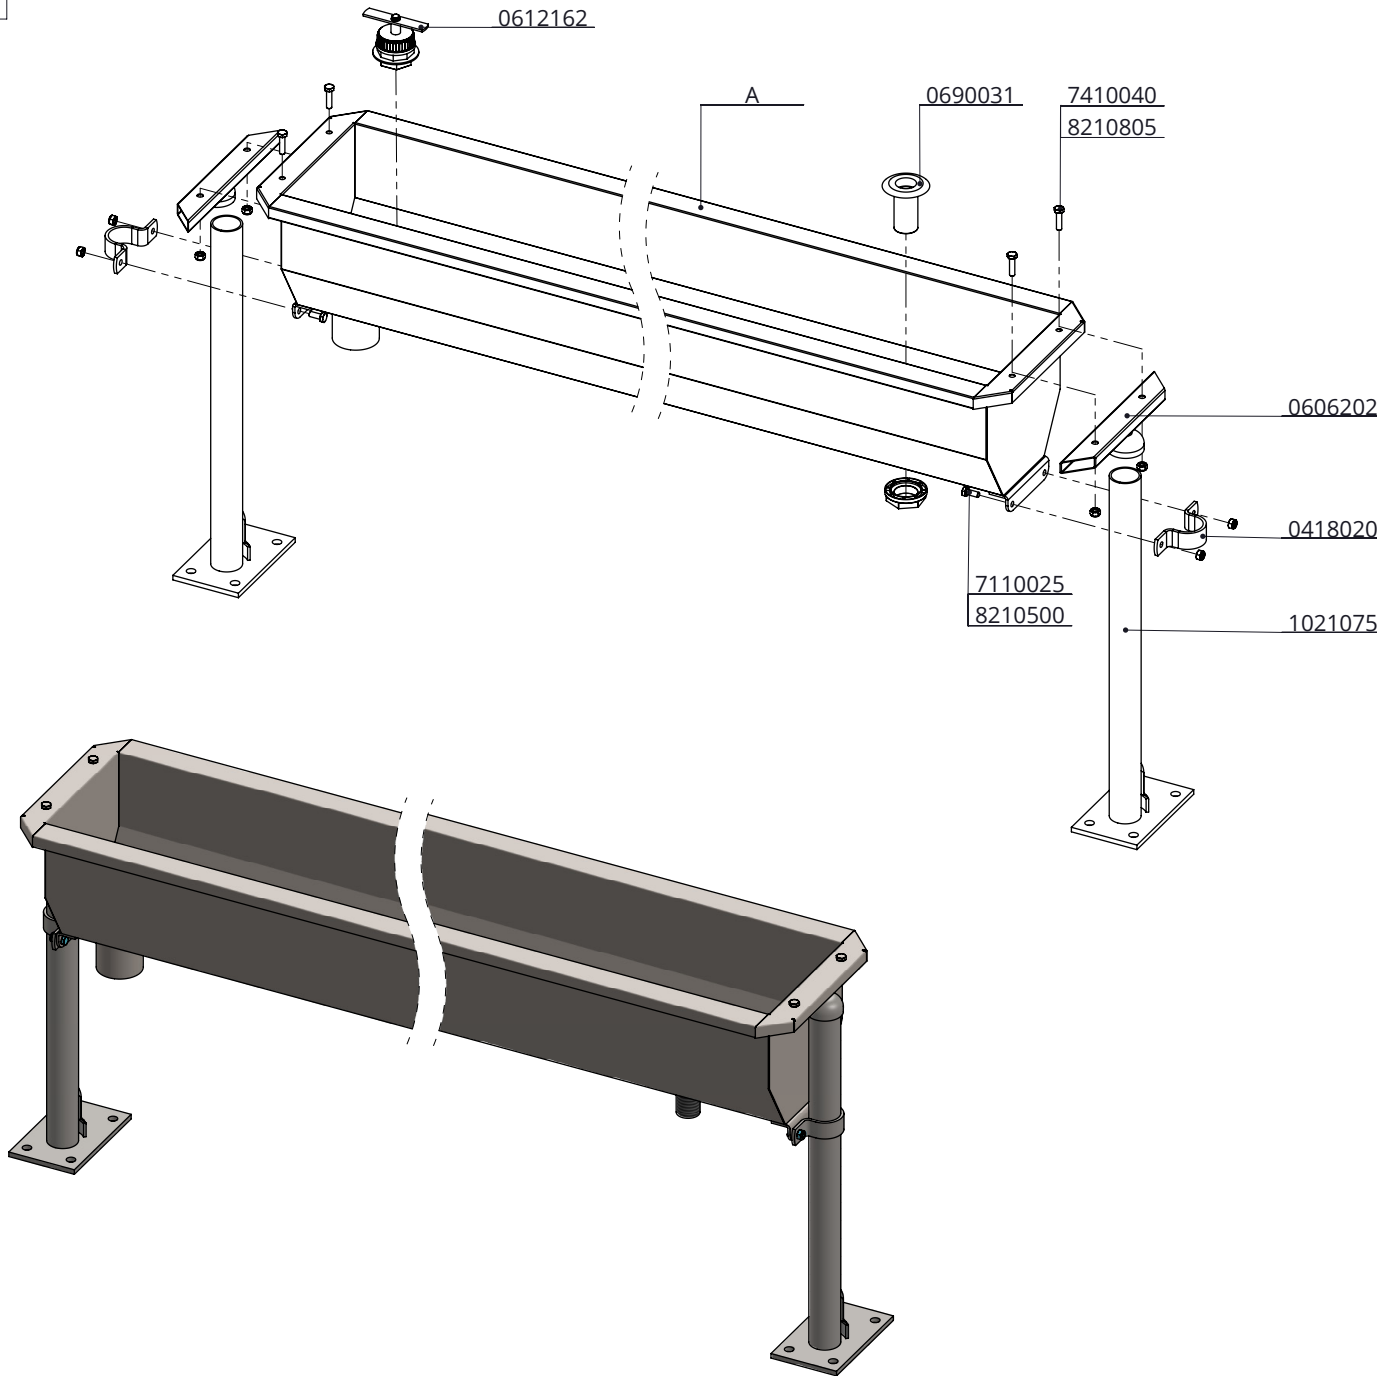

Item-nr.	Description	
0612155	trough stainl.st.150 cm floor low press.	0612156
0612205	trough stainl.st.200 cm floor low press.	0612206
0612305	trough stainl.st.300 cm floor low press.	0612310