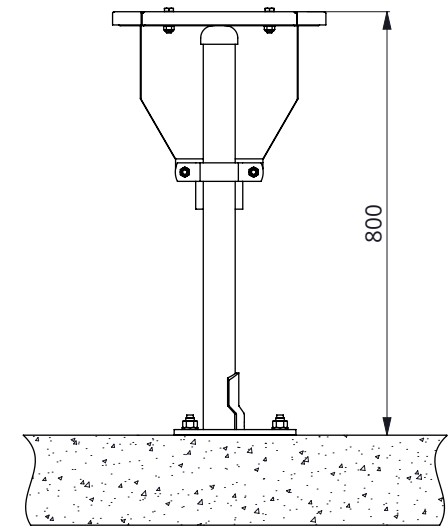

Item-nr.	Description	
0612150	trough stainless steel 150 cm floor	0612151
0612200	trough stainless steel 200 cm floor	0612202
0612300	trough stainless steel 300 cm floor	0612304

Item-nr.	Description	Number
0418020	mounting clip 60mm	2
0606202	support for stainless steel trough 60mm	2
0612162	plug for stainless drinking trough 2013	1
1021075	support post 60mmx75cm floor mounted	2
7110025	hexagon-head tap bolt M10x25 galv	4
7410040	hexagon-head tapbolt M10x40 stainless st	4
8210500	self locking nylon nut M10 galv.	4
8210805	self locking nylon nut M10, stainl.steel	4
A	water trough ass.parts excl	1

trough stainless steel floor

spinder

DAIRY HOUSING CONCEPTS

Number: 0612xxx-O

Unit: mm

Date: 18-6-2021

Drawing remains our property and may not be reproduced, shown or entrusted to third party or used otherwise. No rights can be derived from this drawing.

trough stainless steel wall mount

Number:	0612xxx-O
Unit:	mm
Date:	18-6-2021

Item-nr.	Description	
0612155	trough stainl.st.150 cm floor low press.	0612156
0612205	trough stainl.st.200 cm floor low press.	0612206
0612305	trough stainl.st.300 cm floor low press.	0612310

Item-nr.	Description	Number
0418020	mounting clip 60mm	2
0606202	support for stainless steel trough 60mm	2
0612162	plug for stainless drinking trough 2013	1
0690031	hose connection 1,5", pipe excl.	1
1021075	support post 60mmx75cm floor mounted	2
7110025	hexagon-head tap bolt M10x25 galv	4
7410040	hexagon-head tapbolt M10x40 stainless st	4
8210500	self locking nylon nut M10 galv.	4
8210805	self locking nylon nut M10, stainl.steel	4
A	water trough loose low Pr	1