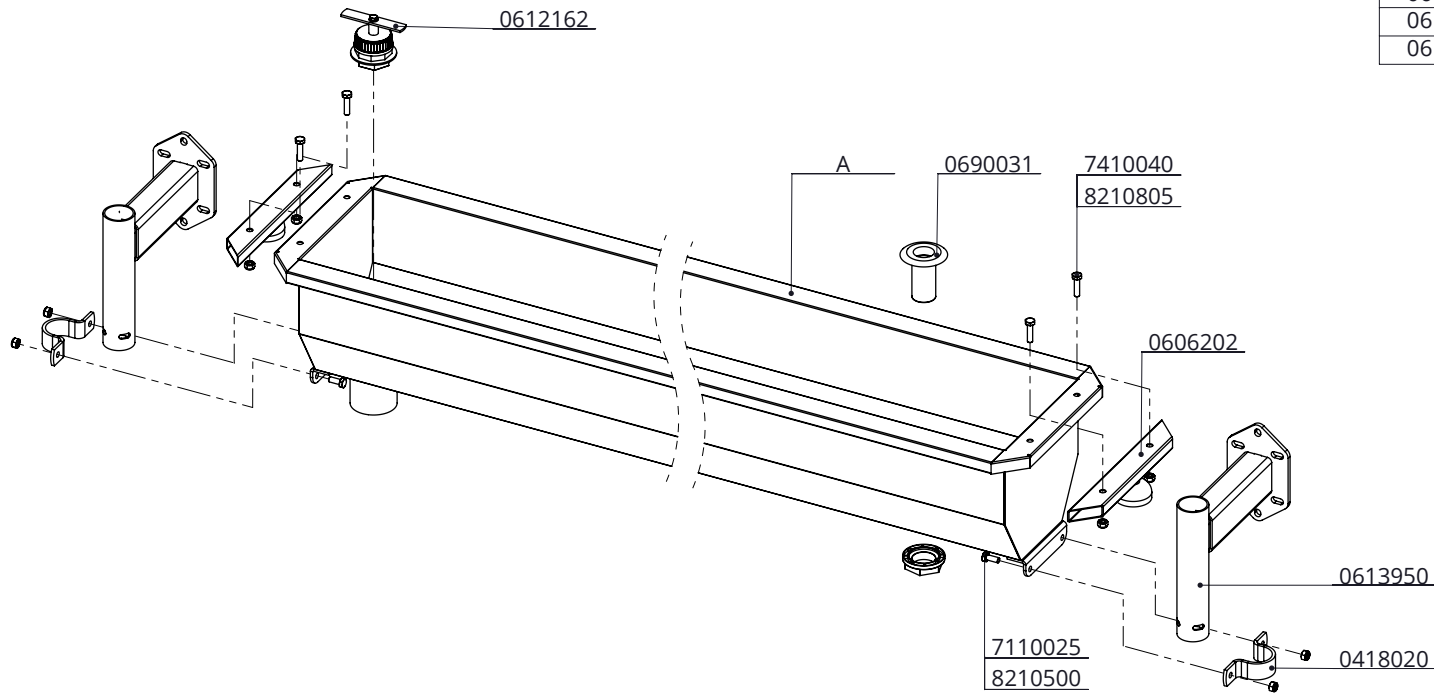

Item-nr.	Description	Number
0418020	mounting clip 60mm	2
0606202	support for stainless steel trough 60mm	2
0612162	plug for stainless drinking trough 2013	1
0690031	hose connection 1,5", pipe excl.	1
1021075	support post 60mmx75cm floor mounted	2
7110025	hexagon-head tap bolt M10x25 galv	4
7410040	hexagon-head tapbolt M10x40 stainless st	4
8210500	self locking nylon nut M10 galv.	4
8210805	self locking nylon nut M10, stainl.steel	4
A	water trough loose low Pr	1

trough stainl.st. floor low press.

spinder

DAIRY HOUSING CONCEPTS

Number: 0612xx5-O

Unit: mm

Date: 18-6-2021

Item-nr.	Description	A
0612655	trough stainles.st.150 cm wall low press	0612156
0612705	trough stainles.st.200 cm wall low press	0612206
0612755	trough stainles.st.300 cm wall low press	0612310

Item-nr.	Description	Number
0418020	mounting clip 60mm	2
0606202	support for stainless steel trough 60mm	2
0612162	plug for stainless drinking trough 2013	1
0613950	wall support for stainless trough	2
0690031	hose connection 1,5", pipe excl.	1
7110025	hexagon-head tap bolt M10x25 galv	4
7410040	hexagon-head tapbolt M10x40 stainless st	4
8210500	self locking nylon nut M10 galv.	4
8210805	self locking nylon nut M10, stainl.steel	4
A	water trough loose low Pr	1