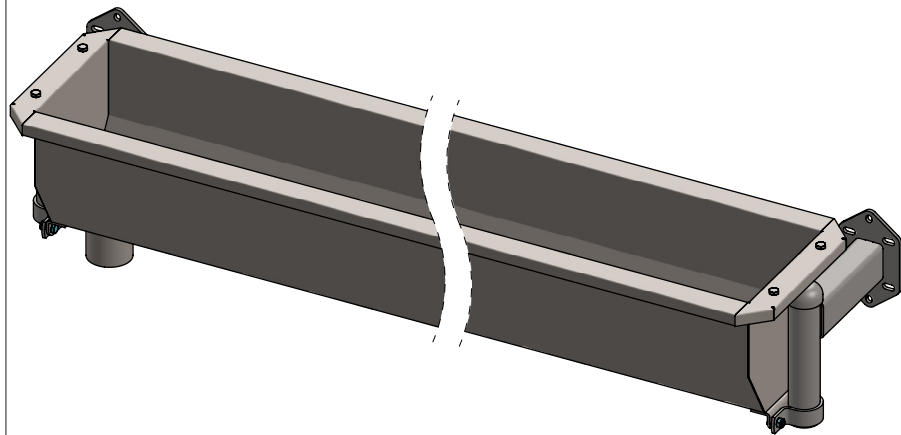

Item-nr.	Description	
0612150	trough stainless steel 150 cm floor	0612151
0612200	trough stainless steel 200 cm floor	0612202
0612300	trough stainless steel 300 cm floor	0612304

Item-nr.	Description	Number
0418020	mounting clip 60mm	2
0606202	support for stainless steel trough 60mm	2
0612162	plug for stainless drinking trough 2013	1
1021075	support post 60mmx75cm floor mounted	2
7110025	hexagon-head tap bolt M10x25 galv	4
7410040	hexagon-head tapbolt M10x40 stainless st	4
8210500	self locking nylon nut M10 galv.	4
8210805	self locking nylon nut M10, stainl.steel	4
A	water trough ass.parts excl	1

trough stainless steel floor

spinder

DAIRY HOUSING CONCEPTS

Number: 0612xxx-O

Unit: mm

Date: 18-6-2021

Drawing remains our property and may not be reproduced, shown or entrusted to third party or used otherwise. No rights can be derived from this drawing.