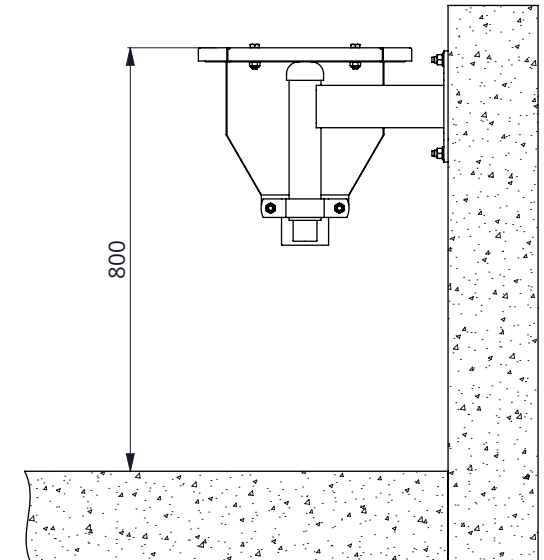

Item-nr.	Description	Number
0418020	mounting clip 60mm	2
0606202	support for stainless steel trough 60mm	2
0612162	plug for stainless drinking trough 2013	1
0690031	hose connection 1,5", pipe excl.	1
1021075	support post 60mmx75cm floor mounted	2
7110025	hexagon-head tap bolt M10x25 galv	4
7410040	hexagon-head tapbolt M10x40 stainless st	4
8210500	self locking nylon nut M10 galv.	4
8210805	self locking nylon nut M10, stainl.steel	4
A	water trough loose low Pr	1

trough stainl.st. floor low press.

spinder

DAIRY HOUSING CONCEPTS

Number: 0612xx5-O

Unit: mm

Date: 18-6-2021

Item-nr.	Description	A
0612655	trough stainles.st.150 cm wall low press	0612156
0612705	trough stainles.st.200 cm wall low press	0612206
0612755	trough stainles.st.300 cm wall low press	0612310

Item-nr.	Description	Number
0418020	mounting clip 60mm	2
0606202	support for stainless steel trough 60mm	2
0612162	plug for stainless drinking trough 2013	1
0613950	wall support for stainless trough	2
0690031	hose connection 1,5", pipe excl.	1
7110025	hexagon-head tap bolt M10x25 galv	4
7410040	hexagon-head tapbolt M10x40 stainless st	4
8210500	self locking nylon nut M10 galv.	4
8210805	self locking nylon nut M10, stainl.steel	4
A	water trough loose low Pr	1