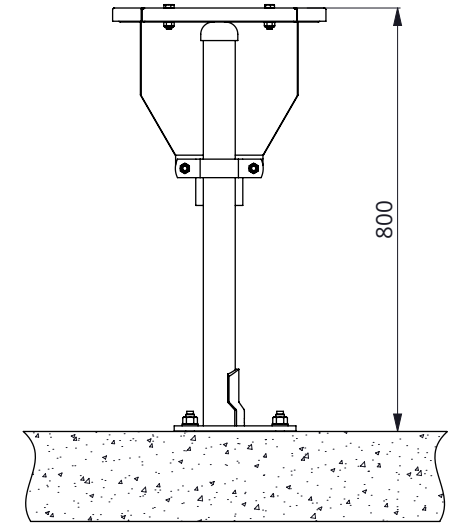

Item-nr.	Description	
0612150	trough stainless steel 150 cm floor	0612151
0612200	trough stainless steel 200 cm floor	0612202
0612300	trough stainless steel 300 cm floor	0612304

Item-nr.	Description	Number
0418020	mounting clip 60mm	2
0606202	support for stainless steel trough 60mm	2
0612162	plug for stainless drinking trough 2013	1
1021075	support post 60mmx75cm floor mounted	2
7110025	hexagon-head tap bolt M10x25 galv	4
7410040	hexagon-head tapbolt M10x40 stainless st	4
8210500	self locking nylon nut M10 galv.	4
8210805	self locking nylon nut M10, stainl.steel	4
A	water trough ass.parts excl	1

Item-nr.	Description	
0612650	trough stainless steel 150 cm wall mount	0612151
0612700	trough stainless steel 200 cm wall mount	0612202
0612750	trough stainless steel 300 cm wall mount	0612304

Item-nr.	Description	Number
0418020	mounting clip 60mm	2
0606202	support for stainless steel trough 60mm	2
0612162	plug for stainless drinking trough 2013	1
0613950	wall support for stainless trough	2
7110025	hexagon-head tap bolt M10x25 galv	4
7410040	hexagon-head tapbolt M10x40 stainless st	4
8210500	self locking nylon nut M10 galv.	4
8212805	selflocking nylon nut M12 stainlesssteel	4
A	water trough ass.parts excl	1

trough stainless steel wall mount

Number:	0612xxx-O
Unit:	mm
Date:	18-6-2021

Item-nr.	Description	
0612155	trough stainl.st.150 cm floor low press.	0612156
0612205	trough stainl.st.200 cm floor low press.	0612206
0612305	trough stainl.st.300 cm floor low press.	0612310

Item-nr.	Description	Number
0418020	mounting clip 60mm	2
0606202	support for stainless steel trough 60mm	2
0612162	plug for stainless drinking trough 2013	1
0690031	hose connection 1,5", pipe excl.	1
1021075	support post 60mmx75cm floor mounted	2
7110025	hexagon-head tap bolt M10x25 galv	4
7410040	hexagon-head tapbolt M10x40 stainless st	4
8210500	self locking nylon nut M10 galv.	4
8210805	self locking nylon nut M10, stainl.steel	4
A	water trough loose low Pr	1