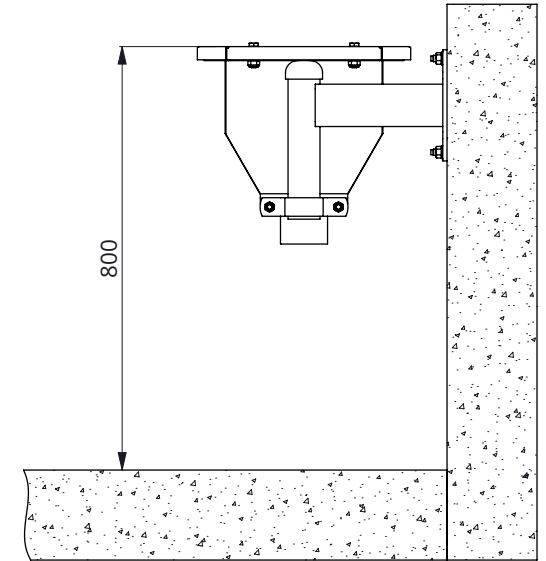

Item-nr.	Description	
0612150	trough stainless steel 150 cm floor	0612151
0612200	trough stainless steel 200 cm floor	0612202
0612300	trough stainless steel 300 cm floor	0612304

Item-nr.	Description	Number
0418020	mounting clip 60mm	2
0606202	support for stainless steel trough 60mm	2
0612162	plug for stainless drinking trough 2013	1
1021075	support post 60mmx75cm floor mounted	2
7110025	hexagon-head tap bolt M10x25 galv	4
7410040	hexagon-head tapbolt M10x40 stainless st	4
8210500	self locking nylon nut M10 galv.	4
8210805	self locking nylon nut M10, stainl.steel	4
A	water trough ass.parts excl	1

trough stainless steel floor

spinder

DAIRY HOUSING CONCEPTS

Number: 0612xxx-O

Unit: mm

Date: 18-6-2021

Drawing remains our property and may not be reproduced, shown or entrusted to third party or used otherwise. No rights can be derived from this drawing.

Item-nr.	Description	
0612650	trough stainless steel 150 cm wall mount	0612151
0612700	trough stainless steel 200 cm wall mount	0612202
0612750	trough stainless steel 300 cm wall mount	0612304

Item-nr.	Description	Number
0418020	mounting clip 60mm	2
0606202	support for stainless steel trough 60mm	2
0612162	plug for stainless drinking trough 2013	1
0613950	wall support for stainless trough	2
7110025	hexagon-head tap bolt M10x25 galv	4
7410040	hexagon-head tapbolt M10x40 stainless st	4
8210500	self locking nylon nut M10 galv.	4
8212805	selflocking nylon nut M12 stainlesssteel	4
A	water trough ass.parts excl	1

trough stainless steel wall mount

Number:	0612xxx-O
Unit:	mm
Date:	18-6-2021

Item-nr.	Description	
0612155	trough stainl.st.150 cm floor low press.	0612156
0612205	trough stainl.st.200 cm floor low press.	0612206
0612305	trough stainl.st.300 cm floor low press.	0612310