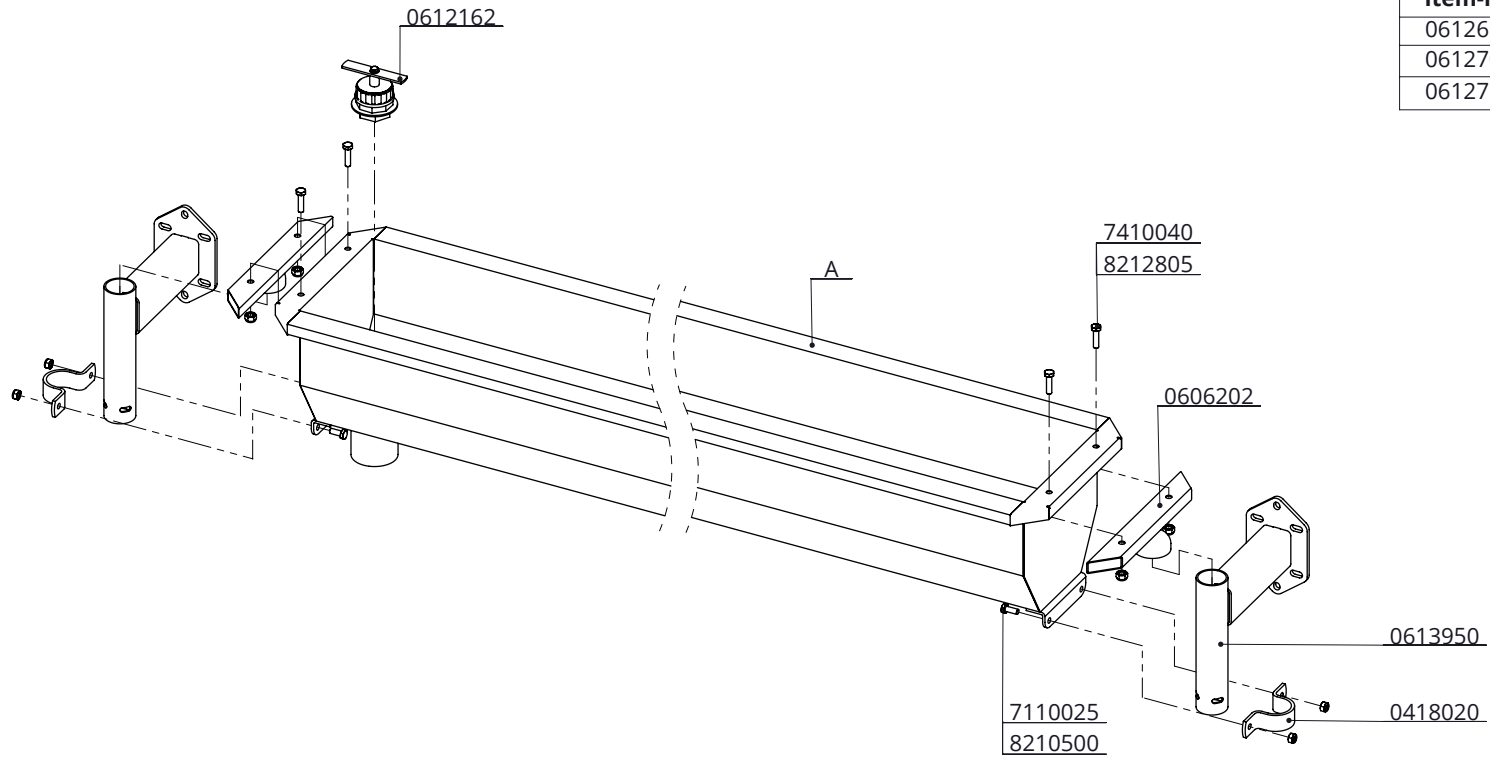

Item-nr.	Description	
0612150	trough stainless steel 150 cm floor	0612151
0612200	trough stainless steel 200 cm floor	0612202
0612300	trough stainless steel 300 cm floor	0612304

Item-nr.	Description	Number
0418020	mounting clip 60mm	2
0606202	support for stainless steel trough 60mm	2
0612162	plug for stainless drinking trough 2013	1
1021075	support post 60mmx75cm floor mounted	2
7110025	hexagon-head tap bolt M10x25 galv	4
7410040	hexagon-head tapbolt M10x40 stainless st	4
8210500	self locking nylon nut M10 galv.	4
8210805	self locking nylon nut M10, stainl.steel	4
A	water trough ass.parts excl	1

trough stainless steel floor

spinder

DAIRY HOUSING CONCEPTS

Number: 0612xxx-O

Unit: mm

Date: 18-6-2021

Drawing remains our property and may not be reproduced, shown or entrusted to third party or used otherwise. No rights can be derived from this drawing.

Item-nr.	Description	
0612650	trough stainless steel 150 cm wall mount	0612151
0612700	trough stainless steel 200 cm wall mount	0612202
0612750	trough stainless steel 300 cm wall mount	0612304

Item-nr.	Description	Number
0418020	mounting clip 60mm	2
0606202	support for stainless steel trough 60mm	2
0612162	plug for stainless drinking trough 2013	1
0613950	wall support for stainless trough	2
7110025	hexagon-head tap bolt M10x25 galv	4
7410040	hexagon-head tapbolt M10x40 stainless st	4
8210500	self locking nylon nut M10 galv.	4
8212805	selflocking nylon nut M12 stainlesssteel	4
A	water trough ass.parts excl	1

Item-nr.	Description	Number
0418020	mounting clip 60mm	2
0606202	support for stainless steel trough 60mm	2
0612162	plug for stainless drinking trough 2013	1
0690031	hose connection 1,5", pipe excl.	1
1021075	support post 60mmx75cm floor mounted	2
7110025	hexagon-head tap bolt M10x25 galv	4
7410040	hexagon-head tapbolt M10x40 stainless st	4
8210500	self locking nylon nut M10 galv.	4
8210805	self locking nylon nut M10, stainl.steel	4
A	water trough loose low Pr	1