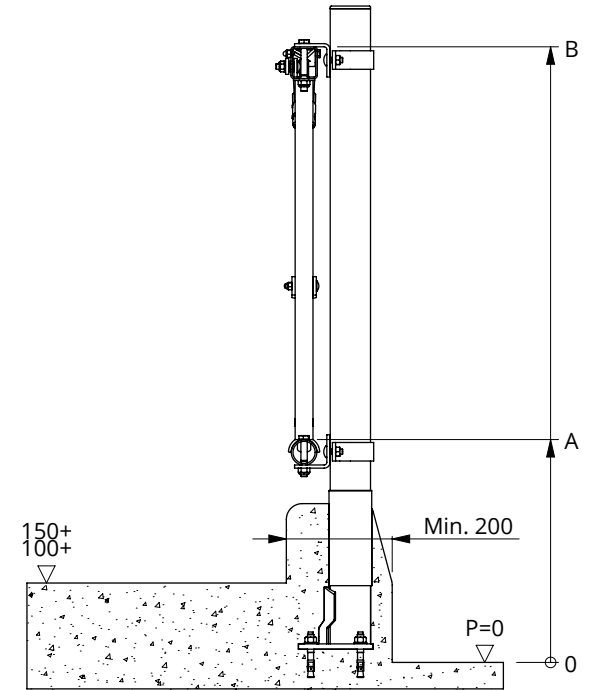

Item-nr.	Description	Number
A	self locking feed front	1
7112070	hexagon-head bolt M12x70 galv.	2
7112090	hexagon-head bolt m12x90 galv.	2
8212500	self locking nylon nut M12 galv.	4

self locking feed front

spinder

DAIRY HOUSING CONCEPTS

Number: 2464xxx-O

Unit: mm

Date: 1-5-2018

Age	Size A	Size B
up to 6 months	430-480	1180-1230
6 -10 months	480-530	1230-1280

assembly self-locking feed front for young heifers

spinder