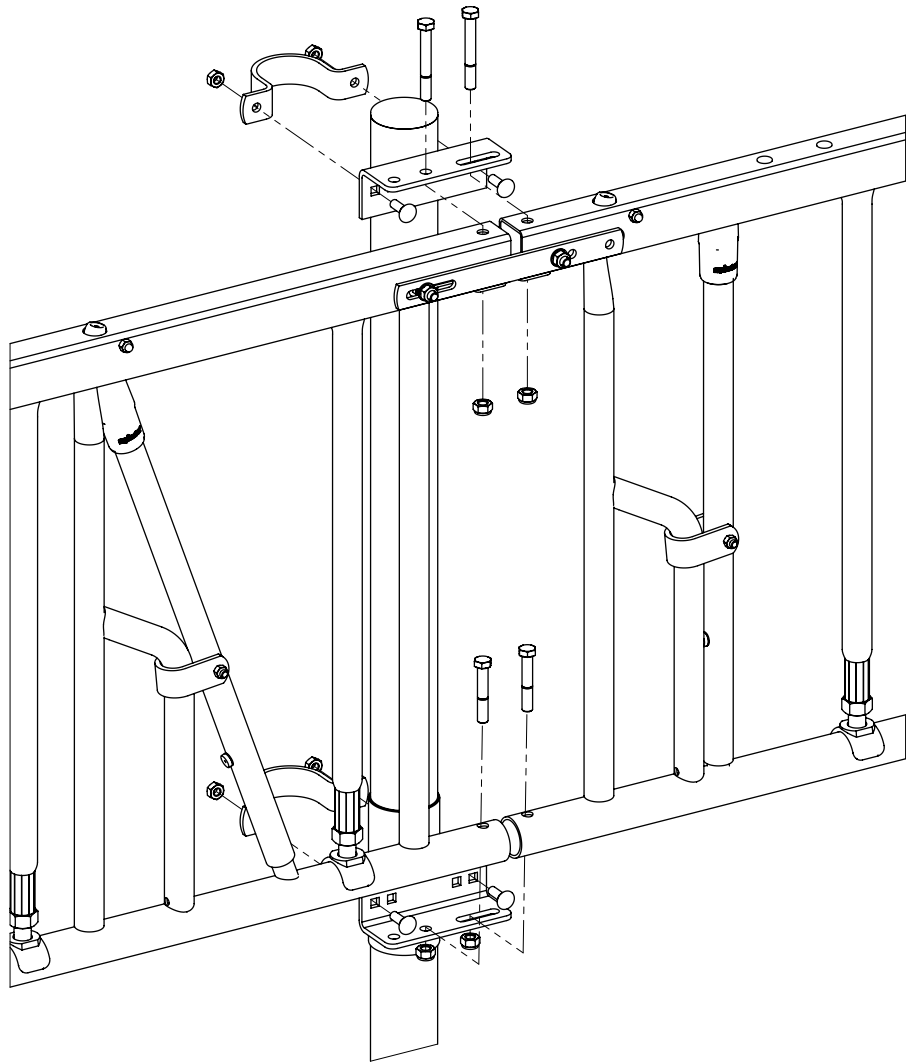

Item-nr.	Description	Number
A	self locking feed front	1
7112070	hexagon-head bolt M12x70 galv.	2
7112090	hexagon-head bolt m12x90 galv.	2
8212500	self locking nylon nut M12 galv.	4

self locking feed front

spinder

DAIRY HOUSING CONCEPTS

Number: 2464xxx-O

Unit: mm

Date: 1-5-2018

Age	Size A	Size B
up to 6 months	430-480	1180-1230
6 -10 months	480-530	1230-1280

assembly self-locking feed front for young heifers

spinder