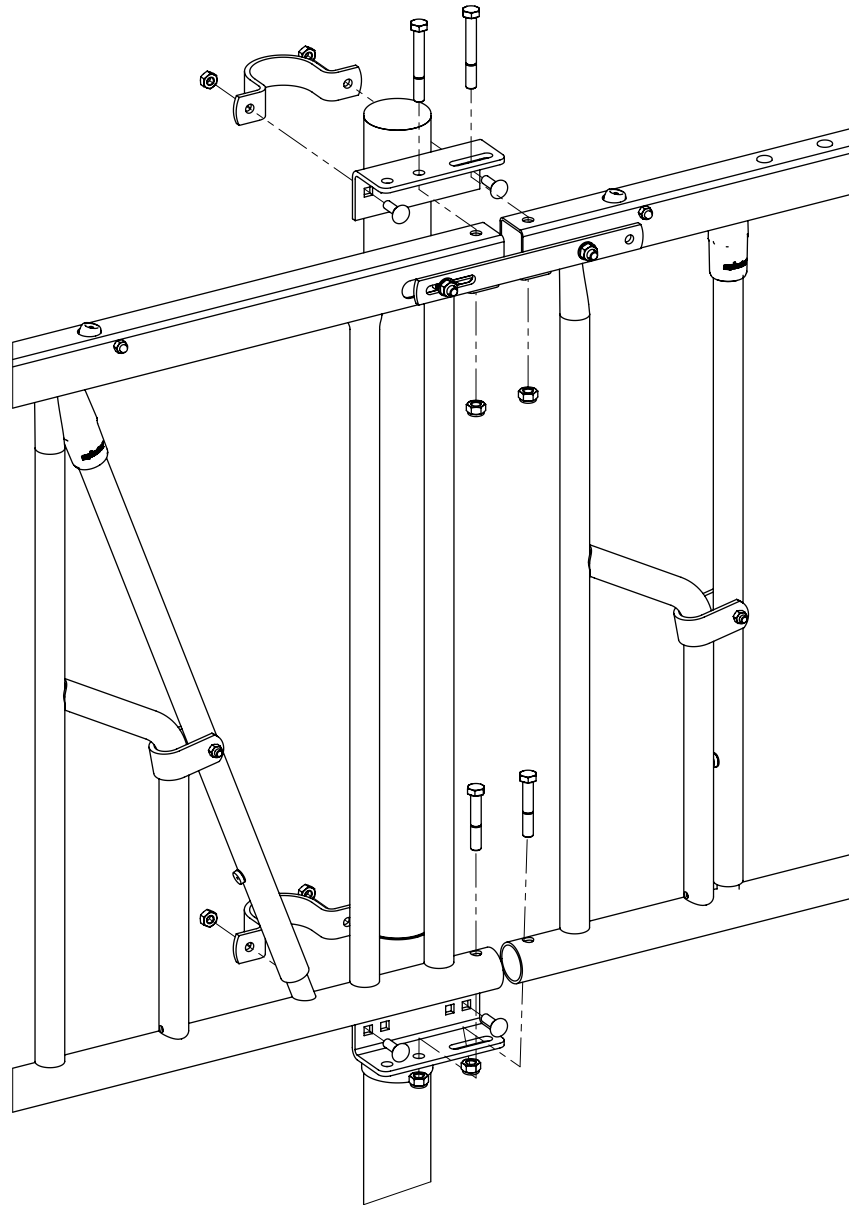

assembly self-locking feed front for
heifers

spinder
DAIRY HOUSING CONCEPTS

Number:	2462-A
Unit:	mm
Date:	20-4-2016

Tekening blijft ons eigendom en mag niet gekopieerd, aan derden getoond of op andere wijze worden gebruikt.
Aan de gegevens op deze tekening kunnen geen rechten worden ontleend.