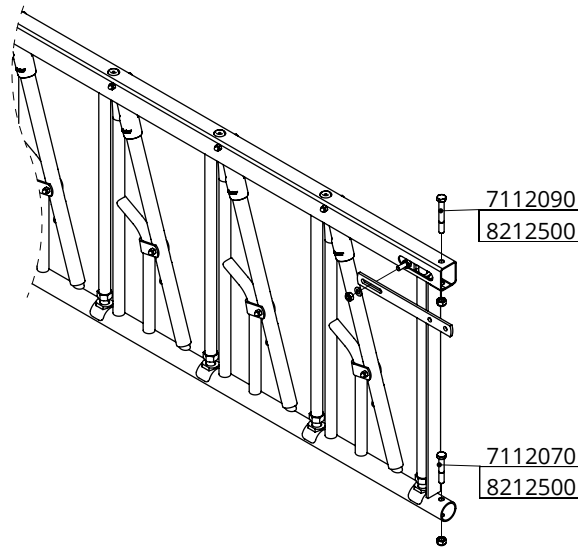

Item-nr.	Description	A
2465100	self locking feed front 35/70x120 3fo	2465105
2465200	self locking feed front 35/70x188 5fo	2465205
2465300	self locking feed front 35/70x222 6fo	2465305
2465360	self locking feed front 35/70x256 7fo	2465365
2465400	self locking feed front 35/70x289 8fo	2465405
2465500	self locking feed front 35/70x325 9fo	2465505

Item-nr.	Description	Number
A	self locking feed front	1
7112070	hexagon-head bolt M12x70 galv.	2
7112090	hexagon-head bolt m12x90 galv.	2
8212500	self locking nylon nut M12 galv.	4

self locking feed front

Number:	2465xxx-O
Unit:	mm
Date:	1-5-2018

Tekening blijft ons eigendom en mag niet gekopieerd, aan derden getoond of op andere wijze worden gebruikt. Aan de gegevens op deze tekening kunnen geen rechten worden ontleend.