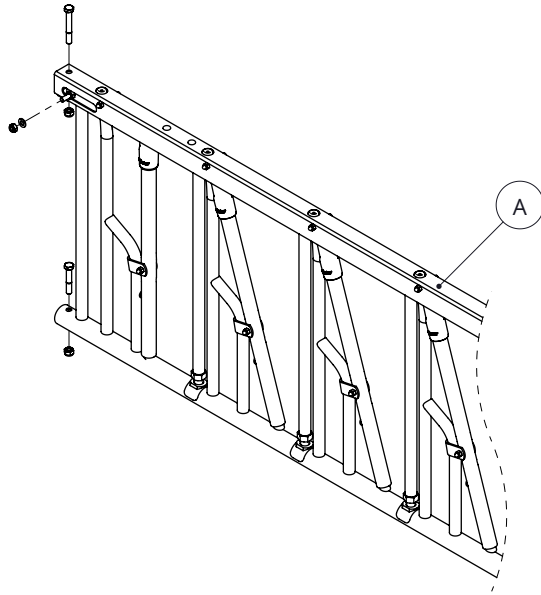

Item-nr.	Description	A
2465100	self locking feed front 35/70x120 3fo	2465105
2465200	self locking feed front 35/70x188 5fo	2465205
2465300	self locking feed front 35/70x222 6fo	2465305
2465360	self locking feed front 35/70x256 7fo	2465365
2465400	self locking feed front 35/70x289 8fo	2465405
2465500	self locking feed front 35/70x325 9fo	2465505

Item-nr.	Description	Number
A	self locking feed front	1
7112070	hexagon-head bolt M12x70 galv.	2
7112090	hexagon-head bolt m12x90 galv.	2
8212500	self locking nylon nut M12 galv.	4

self locking feed front

Number:	2465xxx-O
Unit:	mm
Date:	1-5-2018

Tekening blijft ons eigendom en mag niet gekopieerd, aan derden getoond of op andere wijze worden gebruikt. Aan de gegevens op deze tekening kunnen geen rechten worden ontleend.