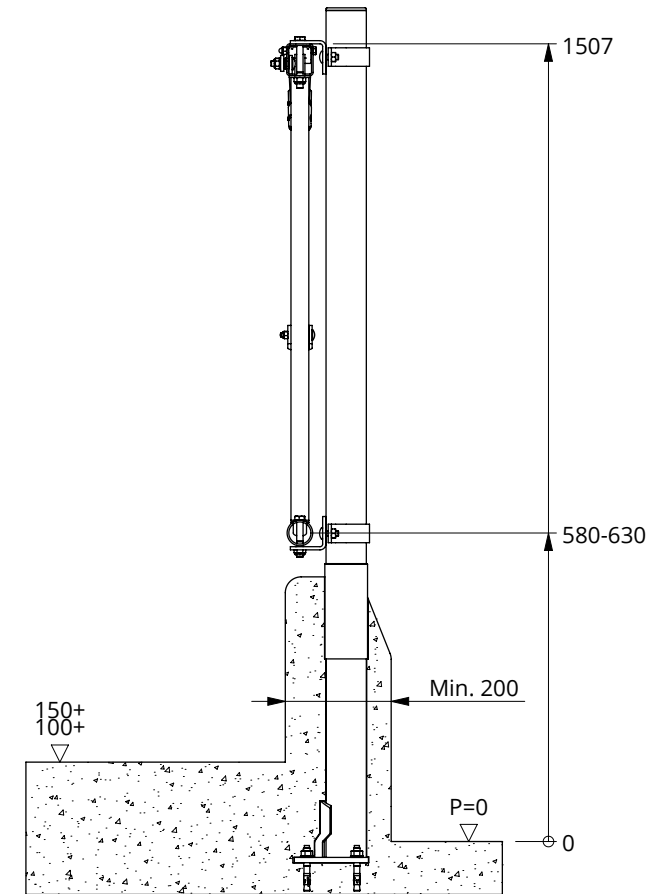

assembly self-locking feed front for
heifers

spinder
DAIRY HOUSING CONCEPTS

Number:	2462-A
Unit:	mm
Date:	20-4-2016

Tekening blijft ons eigendom en mag niet gekopieerd, aan derden getoond of op andere wijze worden gebruikt.
Aan de gegevens op deze tekening kunnen geen rechten worden ontleend.