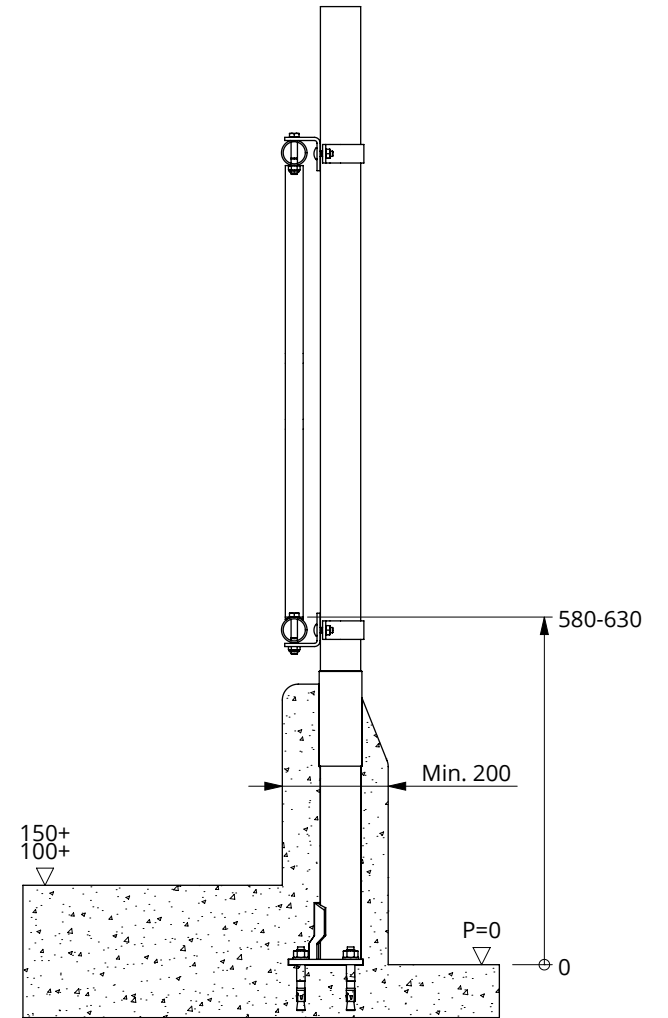

assembly tombstone feed front for cows

Number:	2222-A
Unit:	mm
Date:	20-4-2016

Tekening blijft ons eigendom en mag niet gekopieerd, aan derden getoond of op andere wijze worden gebruikt. Aan de gegevens op deze tekening kunnen geen rechten worden ontleend.