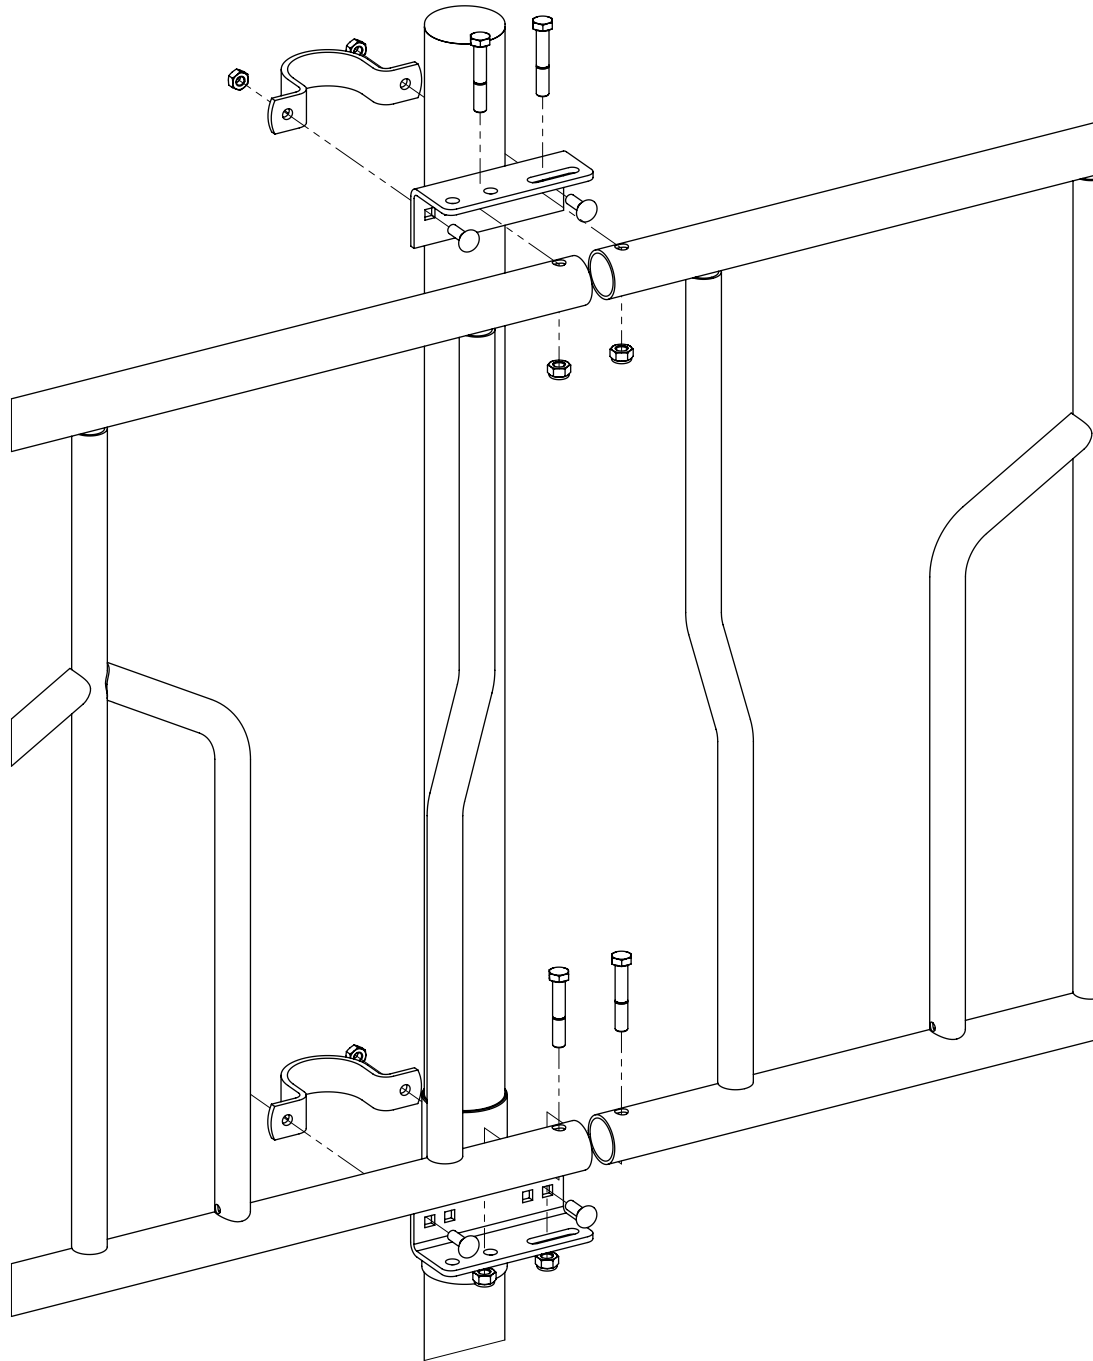

assembly tombstone feed front for cows

Number:	2222-A
Unit:	mm
Date:	20-4-2016

Tekening blijft ons eigendom en mag niet gekopieerd, aan derden getoond of op andere wijze worden gebruikt. Aan de gegevens op deze tekening kunnen geen rechten worden ontleend.