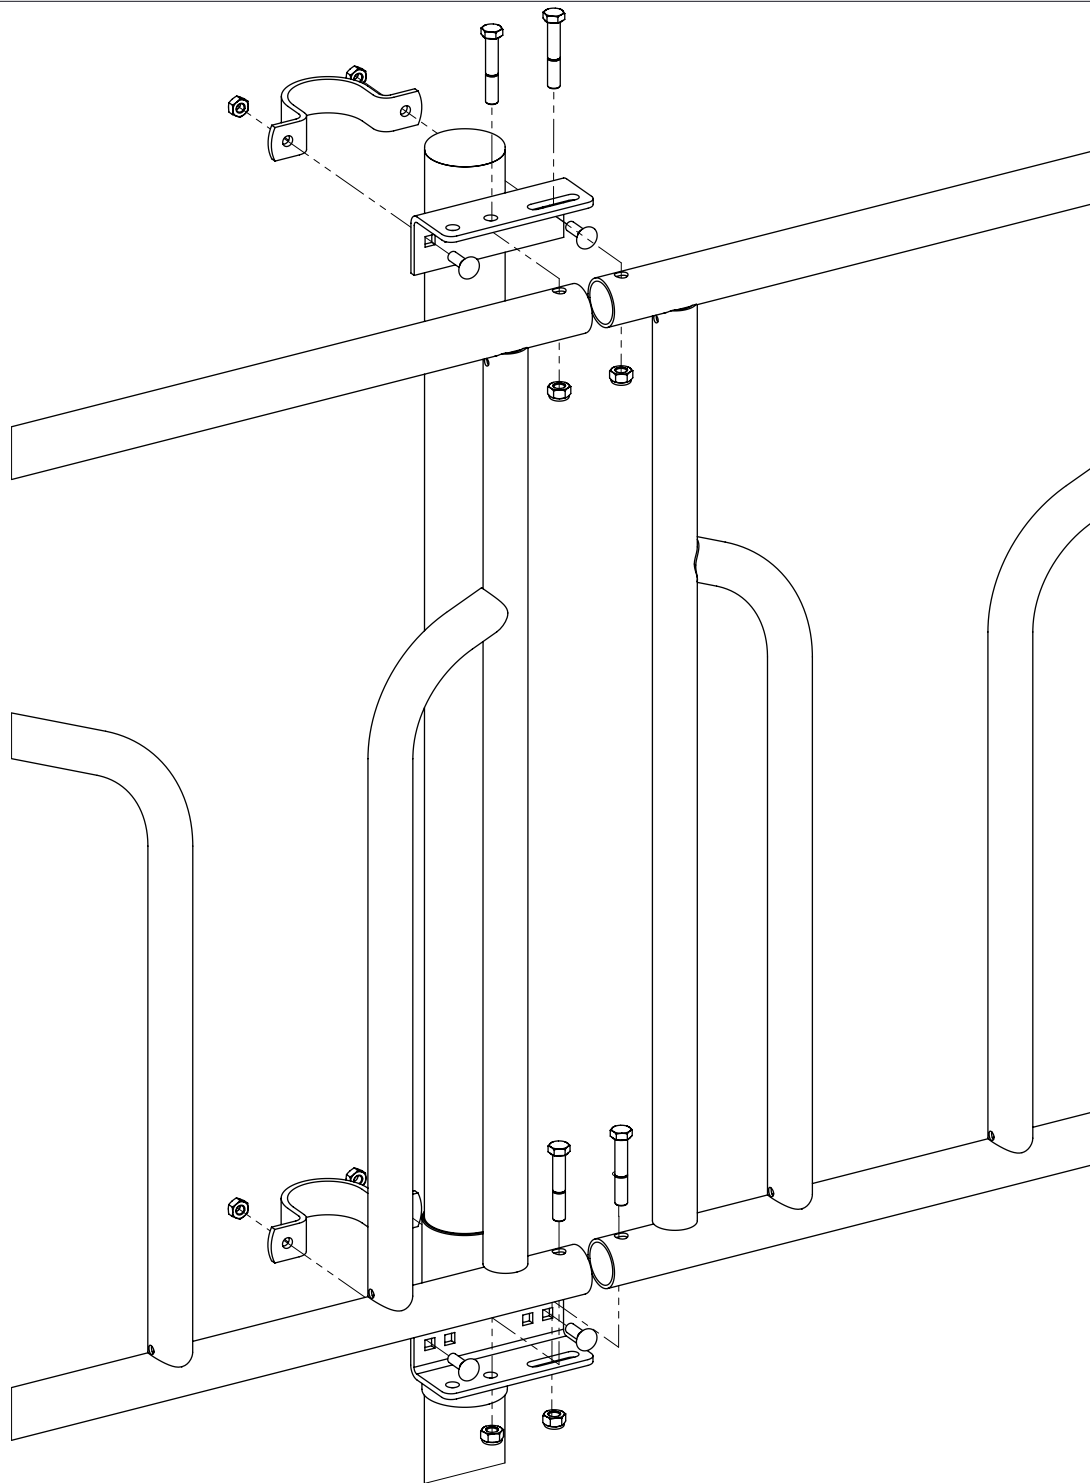

assembly tombstone feed front for cows

spinder
DAIRY HOUSING CONCEPTS

Number:	2221-A
Unit:	mm
Date:	20-4-2016

Tekening blijft ons eigendom en mag niet gekopieerd, aan derden getoond of op andere wijze worden gebruikt. Aan de gegevens op deze tekening kunnen geen rechten worden ontleend.