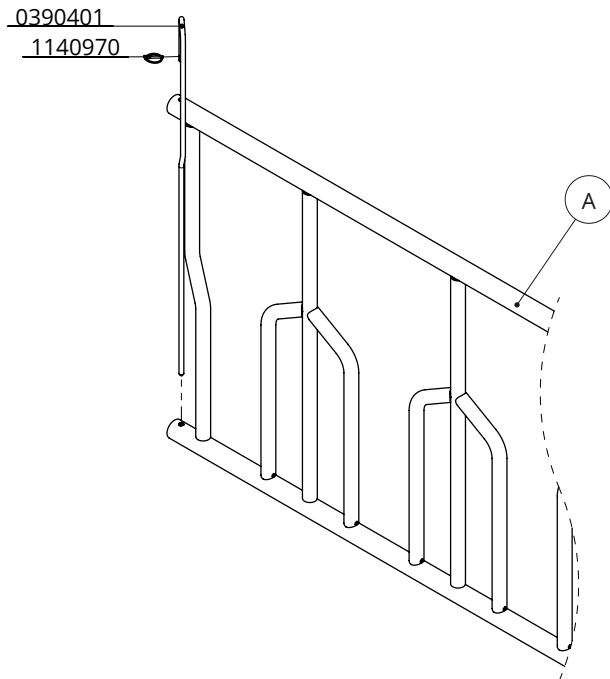

Item-nr.	Description	A
2224300	tombstone feed front 47,5/95x196 4 f.o.	2224305
2224360	tombstone feed front 47,5/95x239 5 f.o.	2224365
2224400	tombstone feed front 47,5/95x282 6 f.o.	2224405
2224500	tombstone feed front 47,5/95x325 7 f.o.	2224505

Item-nr.	Description	Number
A	tombstone feed fence frame	1
0290010	hinge pin 100cm	1
0390401	locking pin 100cm, lock pin excl.	1
1140970	lock pin r4,5 nr. 280	1

tombstone feed front

spinder

DAIRY HOUSING CONCEPTS

Number: 2224xxx-O

Unit: mm

Date: 3-5-2018