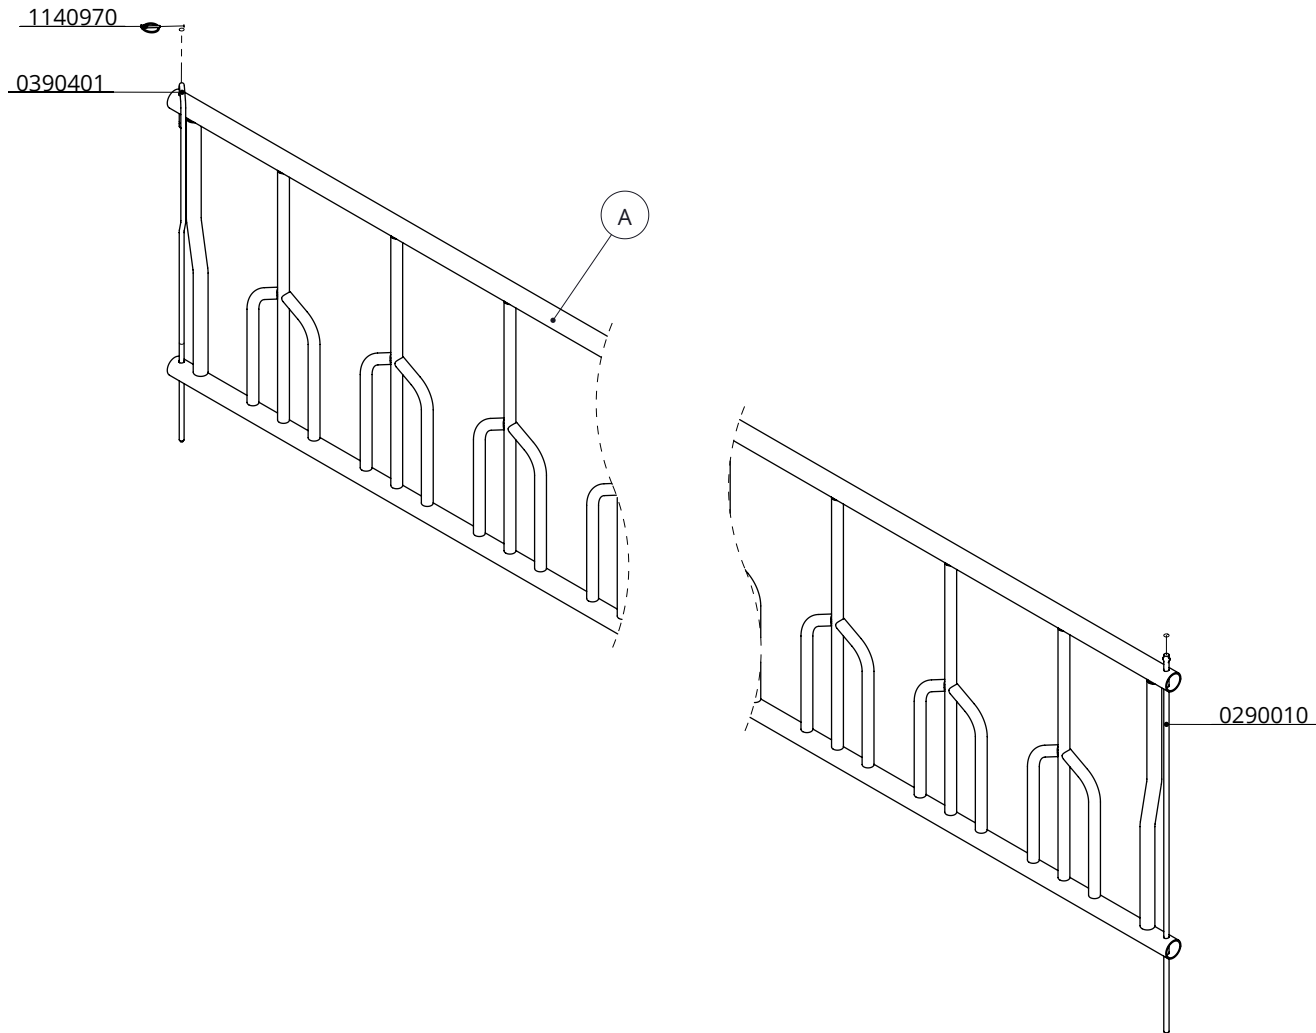

Item-nr.	Description	A
2225200	tombstone feed front 36/79x180cm 5 f.o.	2225205
2225300	tombstone feed front 36/79x216cm 6 f.o.	2225305
2225360	tombstone feed front 36/79x253cm 7 f.o.	2225365
2225400	tombstone feed front 36/79x289cm 8 f.o.	2225405
2225500	tombstone feed front 36/79x325cm 9 f.o.	2225505

Item-nr.	Description	Number
A	tombstone feed fence frame	1
0290010	hinge pin 100cm	1
0390401	locking pin 100cm, lock pin excl.	1
1140970	lock pin r4,5 nr. 280	1

tombstone feed front

spinder

DAIRY HOUSING CONCEPTS

Number: 2225xxx-O

Unit: mm

Date: 3-5-2018