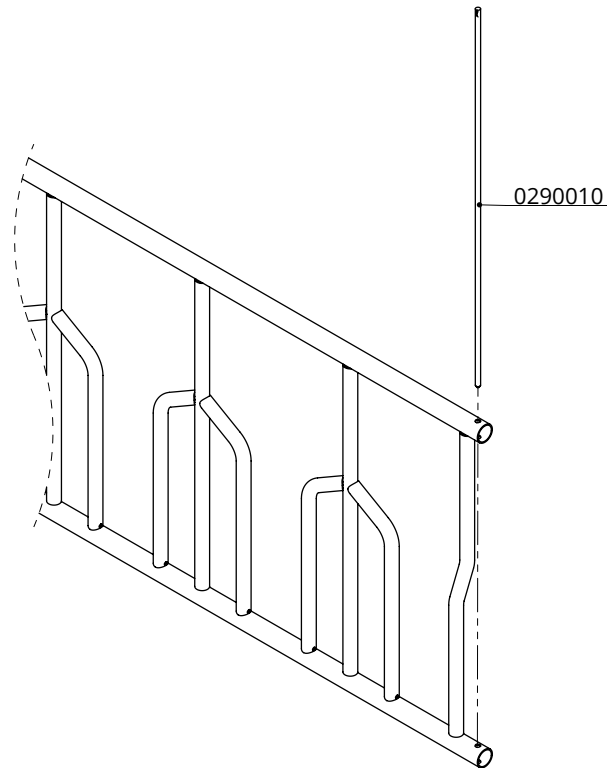

Item-nr.	Description	A
2224300	tombstone feed front 47,5/95x196 4 f.o.	2224305
2224360	tombstone feed front 47,5/95x239 5 f.o.	2224365
2224400	tombstone feed front 47,5/95x282 6 f.o.	2224405
2224500	tombstone feed front 47,5/95x325 7 f.o.	2224505

Item-nr.	Description	Number
A	tombstone feed fence frame	1
0290010	hinge pin 100cm	1
0390401	locking pin 100cm, lock pin excl.	1
1140970	lock pin r4,5 nr. 280	1

tombstone feed front

spinder

DAIRY HOUSING CONCEPTS

Number: 2224xxx-O

Unit: mm

Date: 3-5-2018