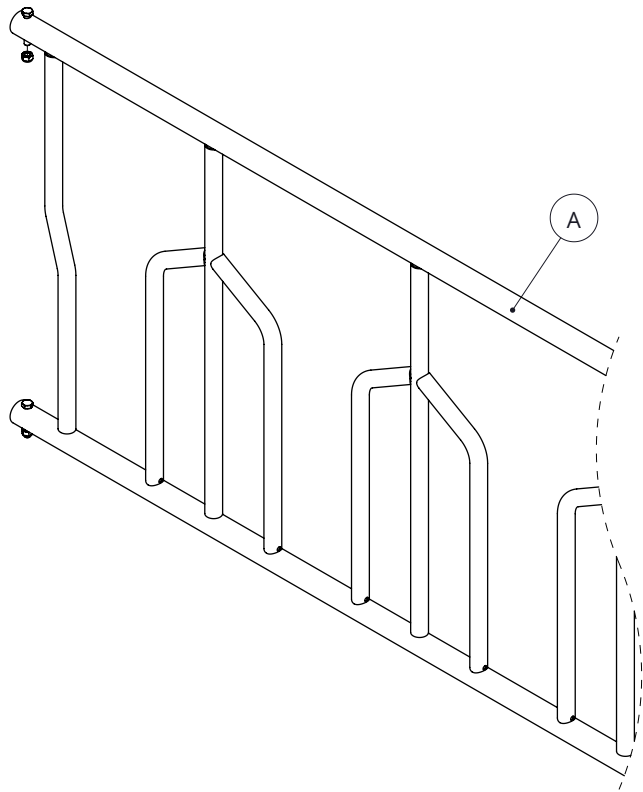

Item-nr.	Description	A
2222200	tombstone feed front 55/95x171cm 3 f.o.	2222205
2222300	tombstone feed front 55/95x219cm 4 f.o.	2222305
2222400	tombstone feed front 55/95x274cm 5 f.o.	2222405
2222500	tombstone feed front 55/95x325cm 6 f.o.	2222505

Item-nr.	Description	Number
A	tombstone feed fence frame	1
7112070	hexagon-head bolt M12x70 galv.	4
8212500	self locking nylon nut M12 galv.	4

tombstone feed front

spinder

DAIRY HOUSING CONCEPTS

Number: 2222xxx-O

Unit: mm

Date: 3-5-2018

Tekening blijft ons eigendom en mag niet gekopieerd, aan derden getoond of op andere wijze worden gebruikt. Aan de gegevens op deze tekening kunnen geen rechten worden ontleend.