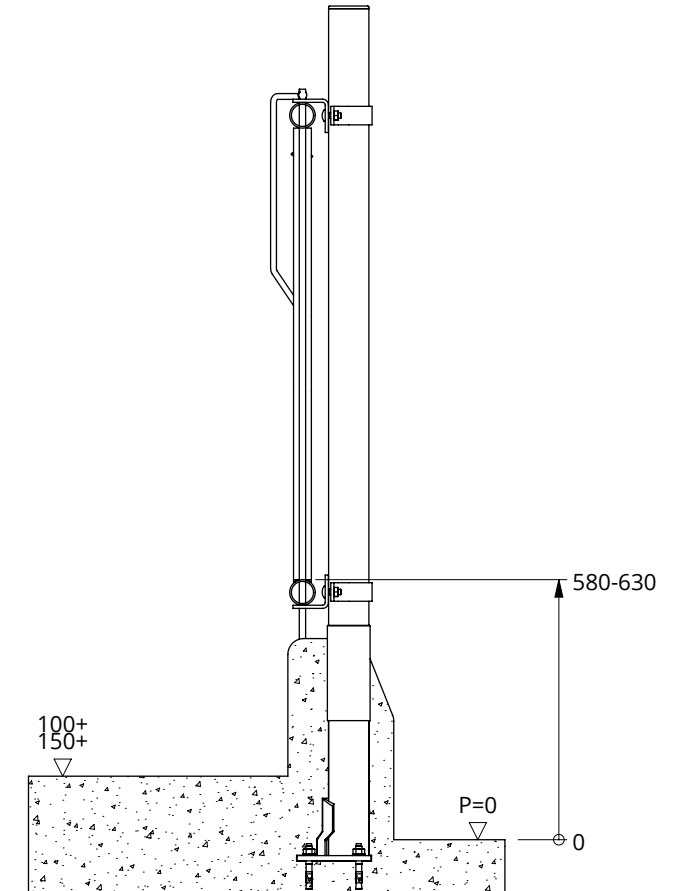

Item-nr.	Description	Number
A	tombstone feed fence frame	1
0290010	hinge pin 100cm	1
0390401	locking pin 100cm, lock pin excl.	1
1140970	lock pin r4,5 nr. 280	1

tombstone feed front

**spinder**

DAIRY HOUSING CONCEPTS

Number: 2224xxx-O

Unit: mm

Date: 3-5-2018