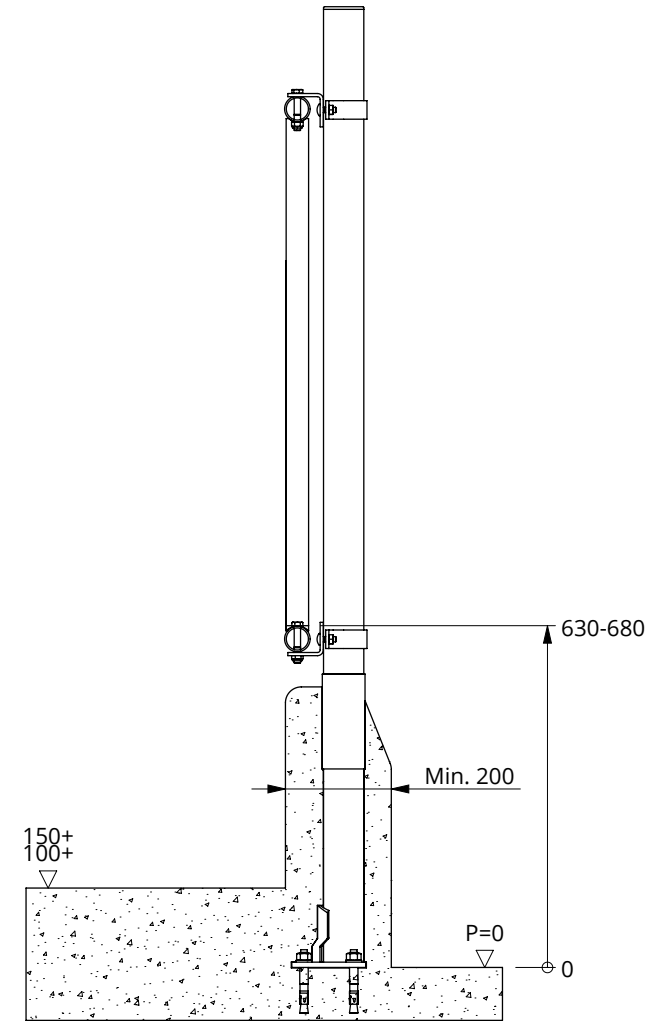

assembly tombstone feed front for cows

spinder
DAIRY HOUSING CONCEPTS

Number:	2221-A
Unit:	mm
Date:	20-4-2016

Tekening blijft ons eigendom en mag niet gekopieerd, aan derden getoond of op andere wijze worden gebruikt. Aan de gegevens op deze tekening kunnen geen rechten worden ontleend.