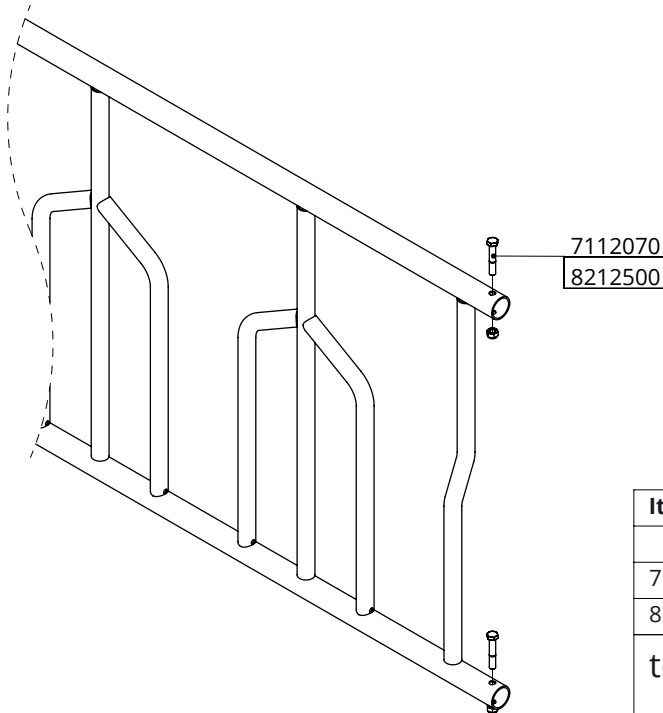

Item-nr.	Description	A
2222200	tombstone feed front 55/95x171cm 3 f.o.	2222205
2222300	tombstone feed front 55/95x219cm 4 f.o.	2222305
2222400	tombstone feed front 55/95x274cm 5 f.o.	2222405
2222500	tombstone feed front 55/95x325cm 6 f.o.	2222505

Item-nr.	Description	Number
A	tombstone feed fence frame	1
7112070	hexagon-head bolt M12x70 galv.	4
8212500	self locking nylon nut M12 galv.	4

tombstone feed front

spinder

DAIRY HOUSING CONCEPTS

Number: 2222xxx-O

Unit: mm

Date: 3-5-2018

Tekening blijft ons eigendom en mag niet gekopieerd, aan derden getoond of op andere wijze worden gebruikt. Aan de gegevens op deze tekening kunnen geen rechten worden ontleend.