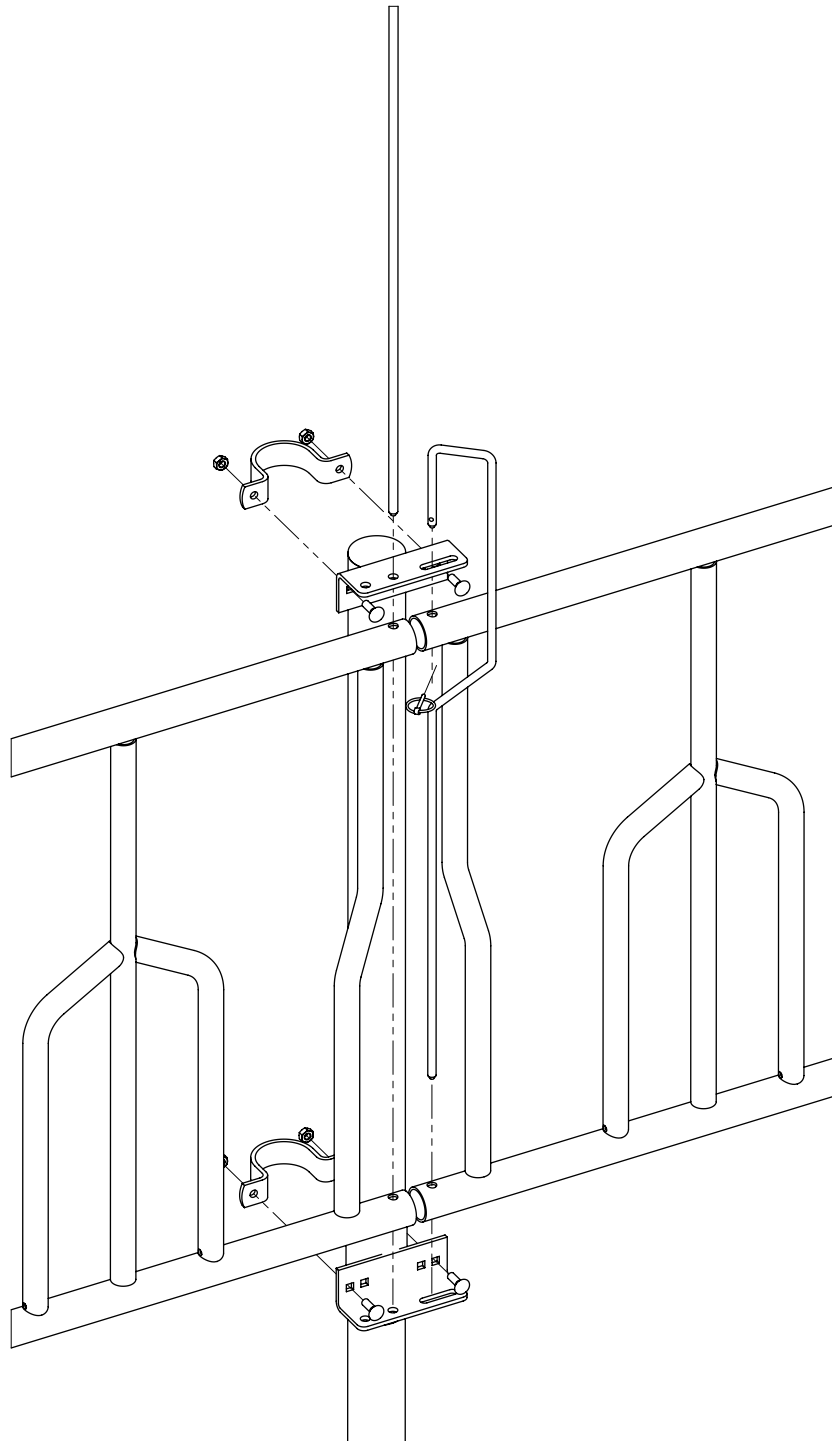

assembly tombstone feed front for young heifers

spinder
DAIRY HOUSING CONCEPTS

Number:	2224-A
Unit:	mm
Date:	9-5-2016

Tekening blijft ons eigendom en mag niet gekopieerd, aan derden getoond of op andere wijze worden gebruikt. Aan de gegevens op deze tekening kunnen geen rechten worden ontleend.