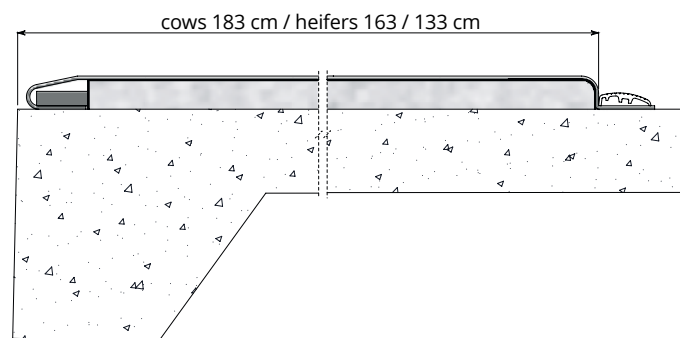

Soft and resilient

The Meadow mattress is composed out of a high quality latex foam, surrounded with PVC wrap and a rubber top mat. The total thickness of the mattress is 4 cm (for heifers 3,3 cm).

Durable top mat on a roll

The 4 mm thick top mat (for heifers 3,2 mm) is made of rubber with a carcass of a strong ply of polyester-nylon. The mat is attached to the floor on all sides. This to prevent moisture and manure from creeping underneath the top mat, which is essential for the hygiene and durability of the latex foam layer. Moreover the top mat is exceedingly durable.

Secure grip for lying down and getting up

The non-skid top surface of the Meadow Next mattress provides the cows with sufficient grip for laying down and getting up.

Protection at the rear

The rear of the stall endures the most wear by way of cow traffic. The top mat is fastened at the rear with a solid rubber/plastic strip 60 mm wide. This also gives the advantage that the mattress slopes down, so moisture will drain and the mattress is easy to clean.

Easy to mount

Mounting is simple. At the rear the mattress is attached to the floor with a flexible rubber strip and at the front and sides with aluminium or PVC mounting profiles. Special nails are used for secure mounting. After drilling a hole the nails can be hammered in the concrete without using a plug.

Longevity

The Meadow Next mattress is very durable, whilst retaining its comfort. With a warranty of 10 years on the top mat it is a solid investment (ask for warranty details).

Available for cows and heifers

The Meadow Next mattress is available in sizes for cows and heifers.

Cows

- Thickness: 4 cm
- Width: 185 cm
- Top mat: rubber with nylon carcass 4 mm, width 200 cm
- Mounting: Rubber strip 20 x 60 mm and aluminum profiles

Heifers

- Thickness: 3,3 cm
- Width: 165 / 135 cm
- Top mat: rubber with nylon carcass 3,2 mm, width 180 cm
- Mounting: plastic strip 15 x 60 mm and aluminum profiles